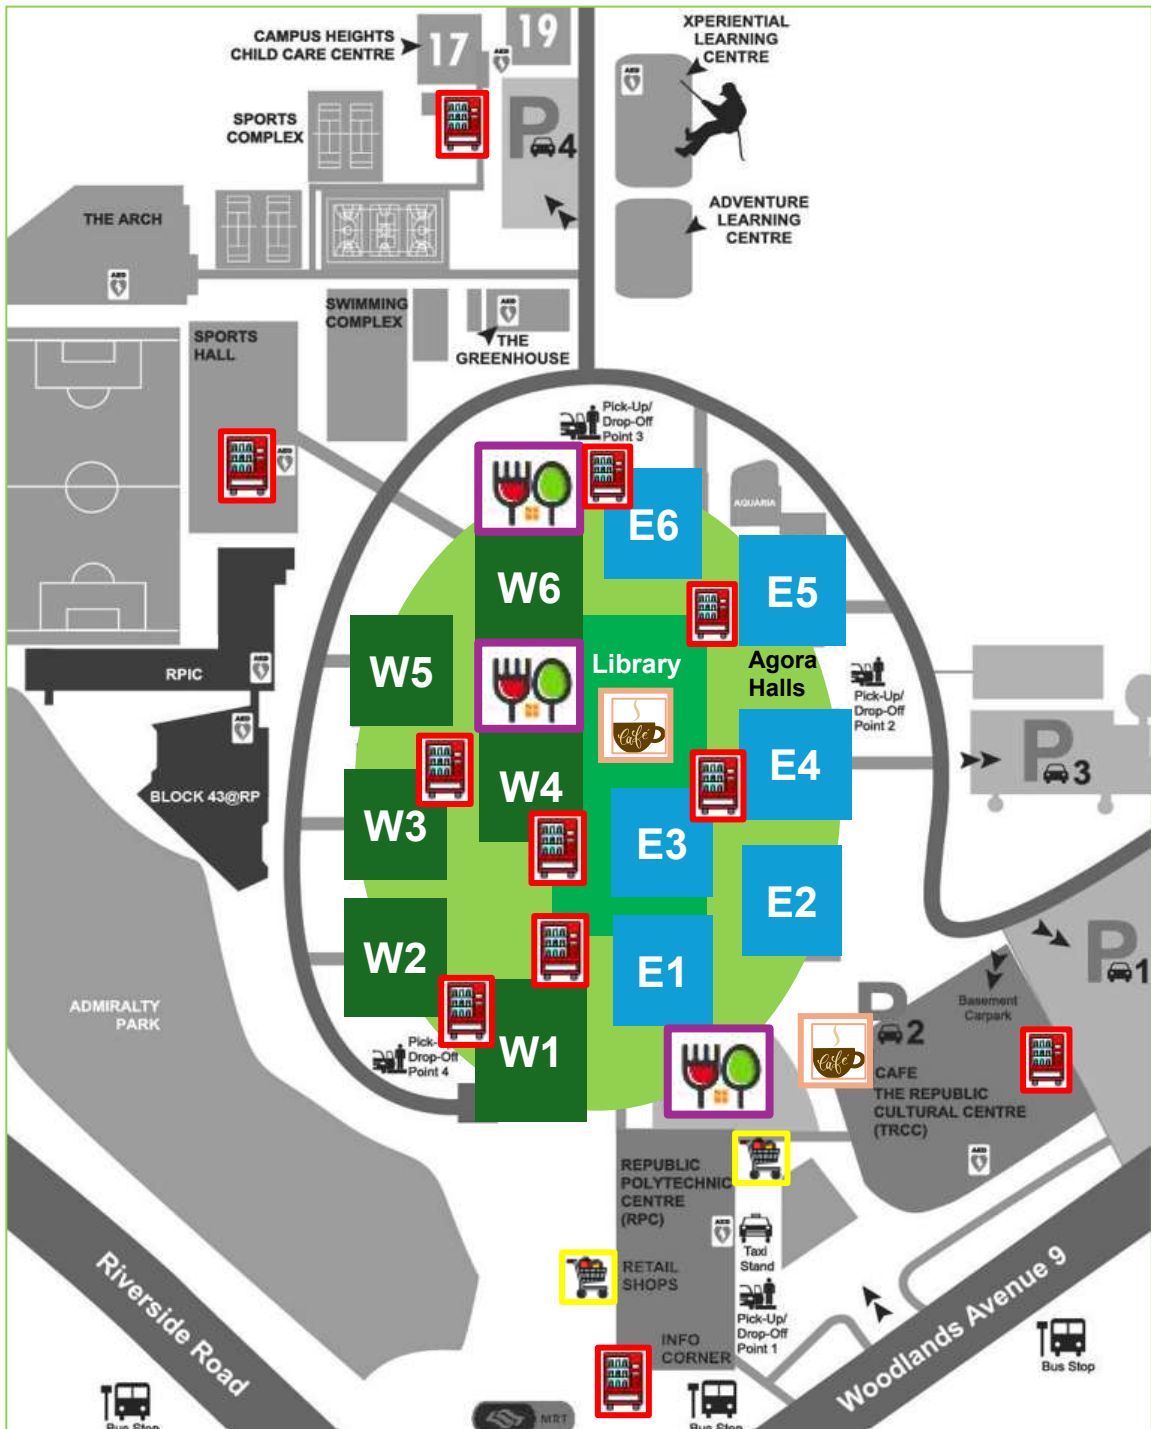

Food Court, Café, Retail Outlet and Vending Machine Locations

Legend:

Food Court

Cafe

Vending Machine

Retail Outlets at Republic Polytechnic Centre (RPC)

- Pacific Bookstore
- Subway
- 7-eleven
- Amibox
- Sushi Tea