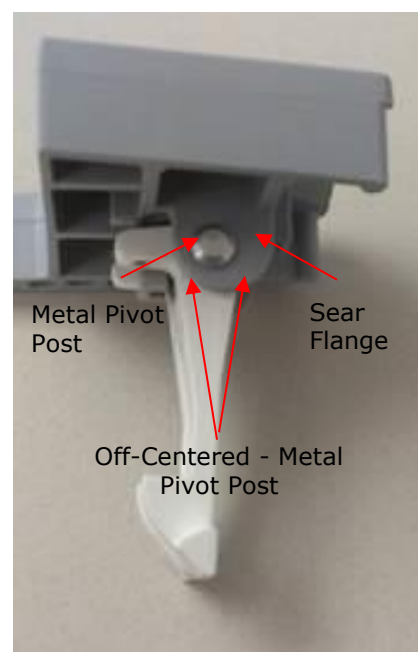

Image of Off-Centered-Sear Safety Clamp Fitment
(Current Production)

17. Can the customer perform the corrective action for the affected device(s)?

No, BD must perform the corrective action.

18. How long will the remediation take for each customer?

Each door latch replacement will take approximately 20-25 minutes and will include a preventative maintenance.

19. What action should a customer take if the Alaris Pump modules have been taken out of service or destroyed?

The customer should check the "This facility no longer has any affected Alaris Pump modules model 8100" box on the Customer Response Card if their Alaris Pump modules have been taken out of service or replaced. Customers who check this box and return the response card to BD will not be remediated.