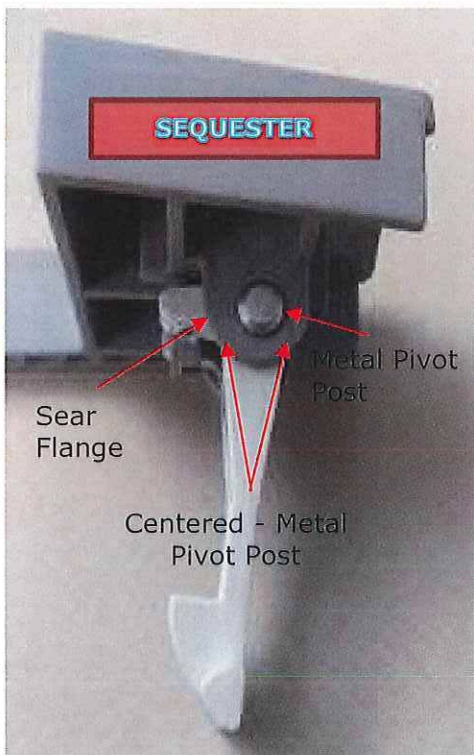

Using Figures 1 and 2 as a reference, visually examine the affected device to determine if the door latch has a centered-sear flange (the door latch mechanism may have been replaced after manufacture with an off-centered sear design). The centered-sear safety clamp fitment is identified by the centered position of the metal pivot post located on the inside of the door latch assembly sear flange.

Figure 1 - Image of Centered-Sear Safety Clamp Fitment (Affected Product - Sequester)

Figure 2 - Image of Off-Centered-Sear Safety Clamp Fitment (Current Production - OK)

Follow-up Actions by BD:

The US Food and Drug Administration has been notified of this action. Any adverse reactions experienced with the use of this product, and/or quality problems should also be reported to the FDA's MedWatch Program by: