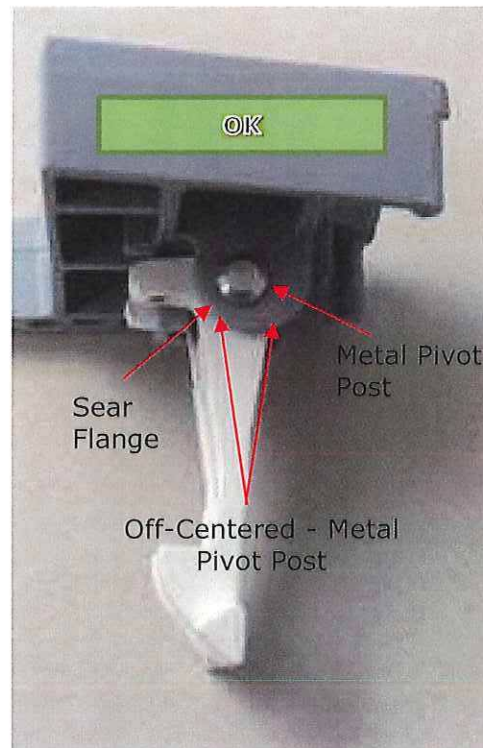

Using Figures 1 and 2 as a reference, visually examine the affected device to determine if the door latch has a centered-sear flange (the door latch mechanism may have been replaced after manufacture with an off-centered sear design). The centered-sear safety clamp fitment is identified by the centered position of the metal pivot post located on the inside of the door latch assembly sear flange.

Figure 1 - Image of Centered-Sear Safety Clamp Fitment (Affected Product - Sequester)

Figure 2 - Image of Off-Centered-Sear Safety Clamp Fitment (Current Production - OK)

Follow-up Actions by BD:

The US Food and Drug Administration has been notified of this action. Any adverse reactions experienced with the use of this product, and/or quality problems should also be reported to the FDA's MedWatch Program by: