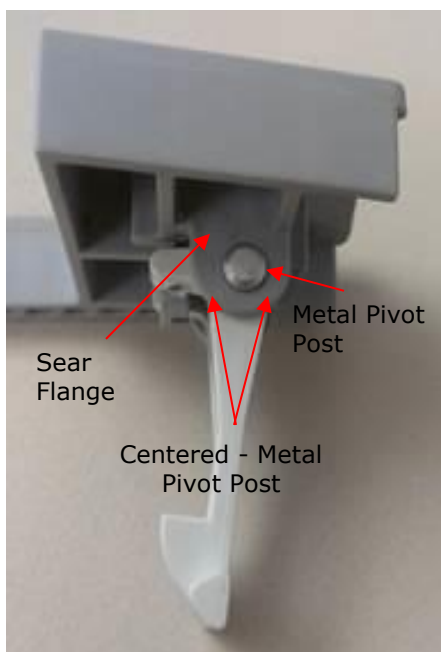

The centered-sear safety clamp fitment is identified by the centered position of the metal pivot post located on the inside of the door latch assembly sear flange.

Image of Centered-Sear Safety Clamp Fitment
(Affected Product)