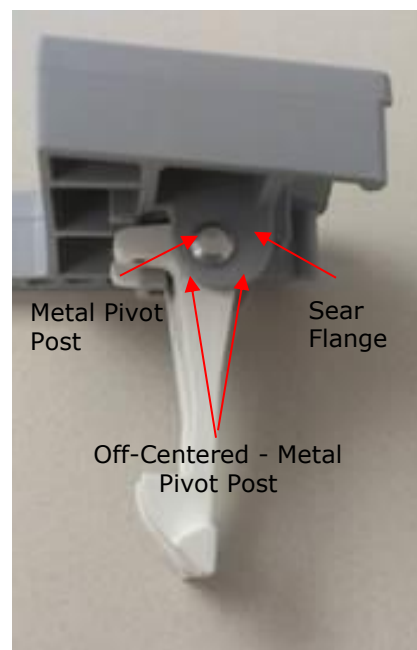

Image of Off-Centered-Sear Safety Clamp Fitment
(Current Production)

17. Can the customer perform the corrective action for the affected device(s)?

No, BD must perform the corrective action.

18. How long will the remediation take for each customer?

Each door latch replacement will take approximately 20-25 minutes and will include a preventative maintenance.

19. What action should a customer take if the Alaris Pump modules have been taken out of service or destroyed?

The customer should check the "This facility no longer has any affected Alaris Pump modules model 8100" box on the Customer Response Card if their Alaris Pump modules have been taken out of service or replaced. Customers who check this box and return the response card to BD will not be remediated.