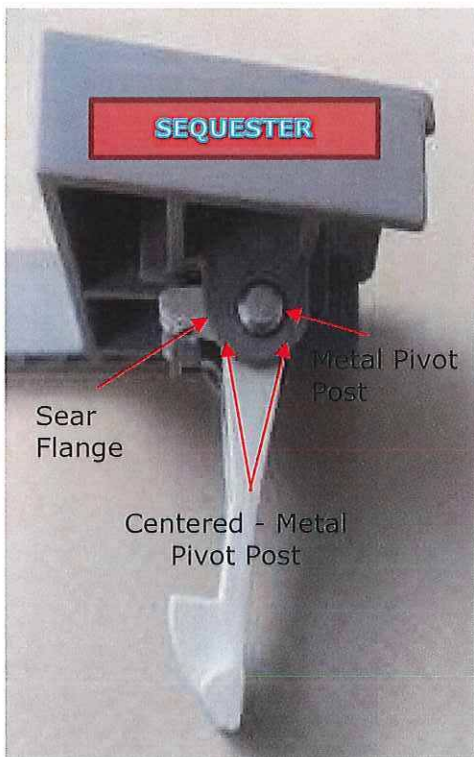

Using Figures 1 and 2 as a reference, visually examine the affected device to determine if the door latch has a centered-sear flange (the door latch mechanism may have been replaced after manufacture with an off-centered sear design). The centered-sear safety clamp fitment is identified by the centered position of the metal pivot post located on the inside of the door latch assembly sear flange.

- If your device has a centered-sear safety clamp fitment (Figure 1), clearly mark and sequester (e.g. Biomed department) the Alaris Pump module. Notify BD Support Center at 888-562-6018 or SupportCenter@carefusion.com to coordinate an onsite remediation or send the devices to the BD Service Depot.
- If your device has an off-centered safety clamp fitment (Figure 2) the device does not require remediation.

Figure 1 - Image of Centered-Sear Safety Clamp Fitment (Affected Product - Sequester)