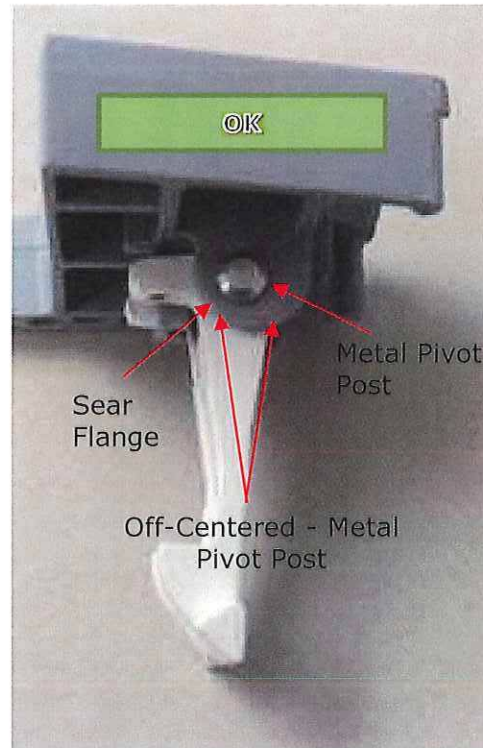

Figure 2 - Image of Off-Centered-Sear Safety Clamp Fitment (Current Production - OK)

Follow-up Actions by BD:

The US Food and Drug Administration has been notified of this action. Any adverse reactions experienced with the use of this product, and/or quality problems should also be reported to the FDA's MedWatch Program by:

- Web: MedWatch website at www.fda.gov/medwatch
- Phone: 1-800-FDA-1088
- Fax: 1-800-FDA-0178, or by
- Mail: MedWatch, HF-2, FDA, 5600 Fishers Lane, Rockville, MD 20852-9787