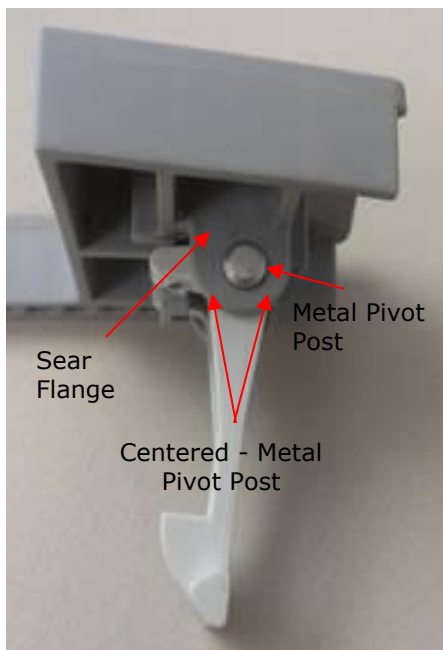

The centered-sear safety clamp fitment is identified by the centered position of the metal pivot post located on the inside of the door latch assembly sear flange.

Image of Centered-Sear Safety Clamp Fitment  
(Affected Product)