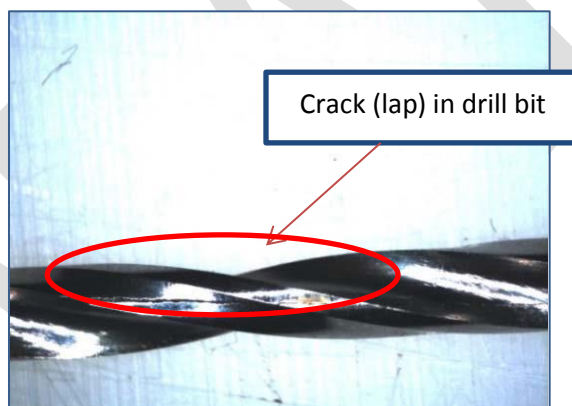

19 July 2017

To: Risk Managers
CC: Chairman Medical Board and relevant Head of Departments

Subject: **URGENT MEDICAL DEVICE RECALL REMOVAL-LOT SPECIFIC**

Affected Product: Various Trauma & Extremity Instruments (Drill bits and Screw taps)

Refer to Attachment 2-Affected Product List for the affected items/lot combinations.

Zimmer Biomet is conducting a medical device field action for various trauma and extremity instruments (drill bits and screw taps). A raw material anomaly was discovered during inspection at Zimmer Biomet, and an investigation by the supplier determined that four lots of raw material could have similar anomalies. The anomaly has the potential to be on or below the surface and can increase the risk of instrument fracture. Accordingly, all products manufactured with the affected raw material are being removed from the field.

Our records indicate you may have received one or more of the affected products. The affected units were distributed between the dates of March 2016 and May 2017.

<i>Risks</i>		
<i>Describe immediate health consequences (injuries or illness) that may result from use of or exposure to the product issue.</i>	<i>Most Probable</i>	<i>Highest Severity</i>
	<i>Extension of surgery < 30 minutes</i>	<i>Extension of surgery < 30 minutes</i>
<i>Describe long range health</i>	<i>Most Probable</i>	<i>Highest Severity</i>