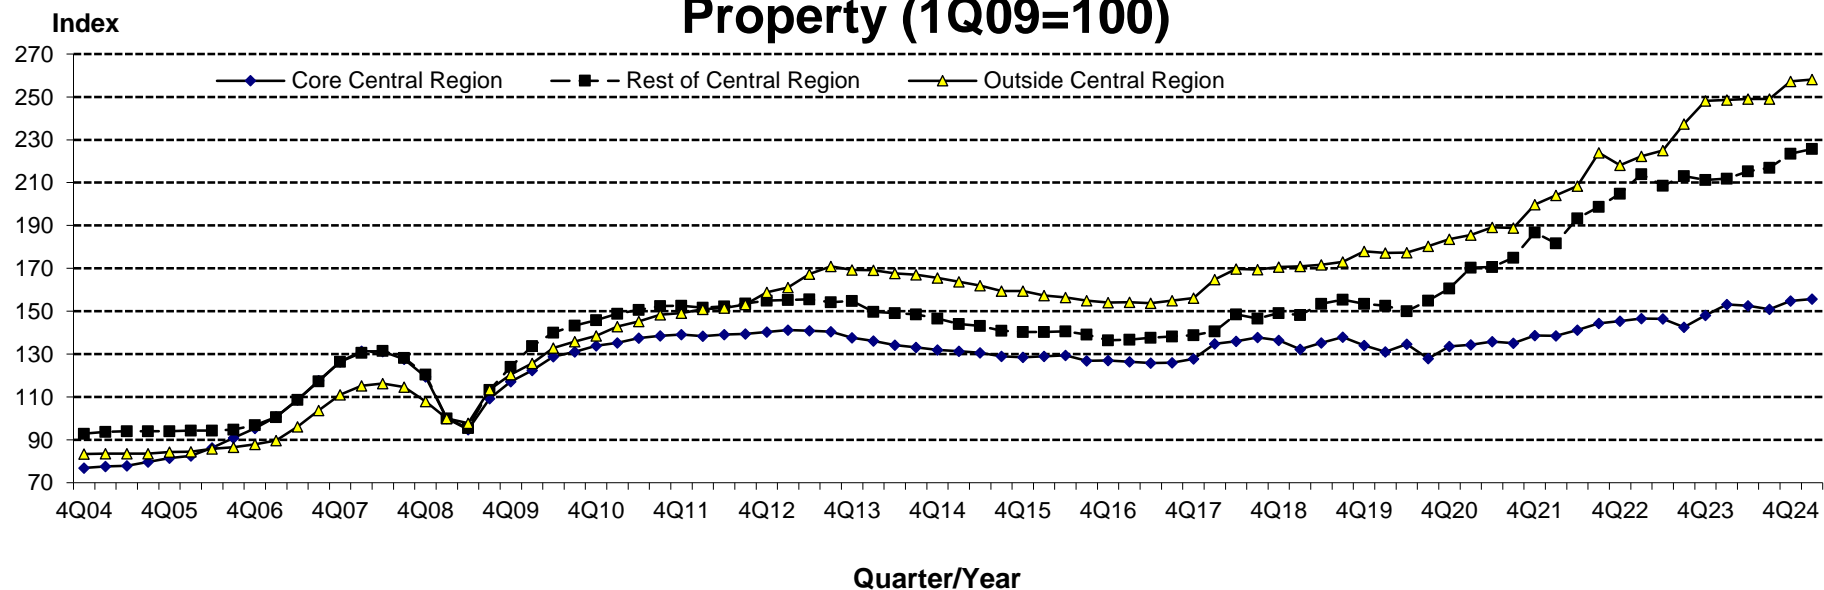

Property Price Index of Non-Landed Private Residential Property (1Q09=100)

Note: The Index for 1Q2025 is a flash estimate.