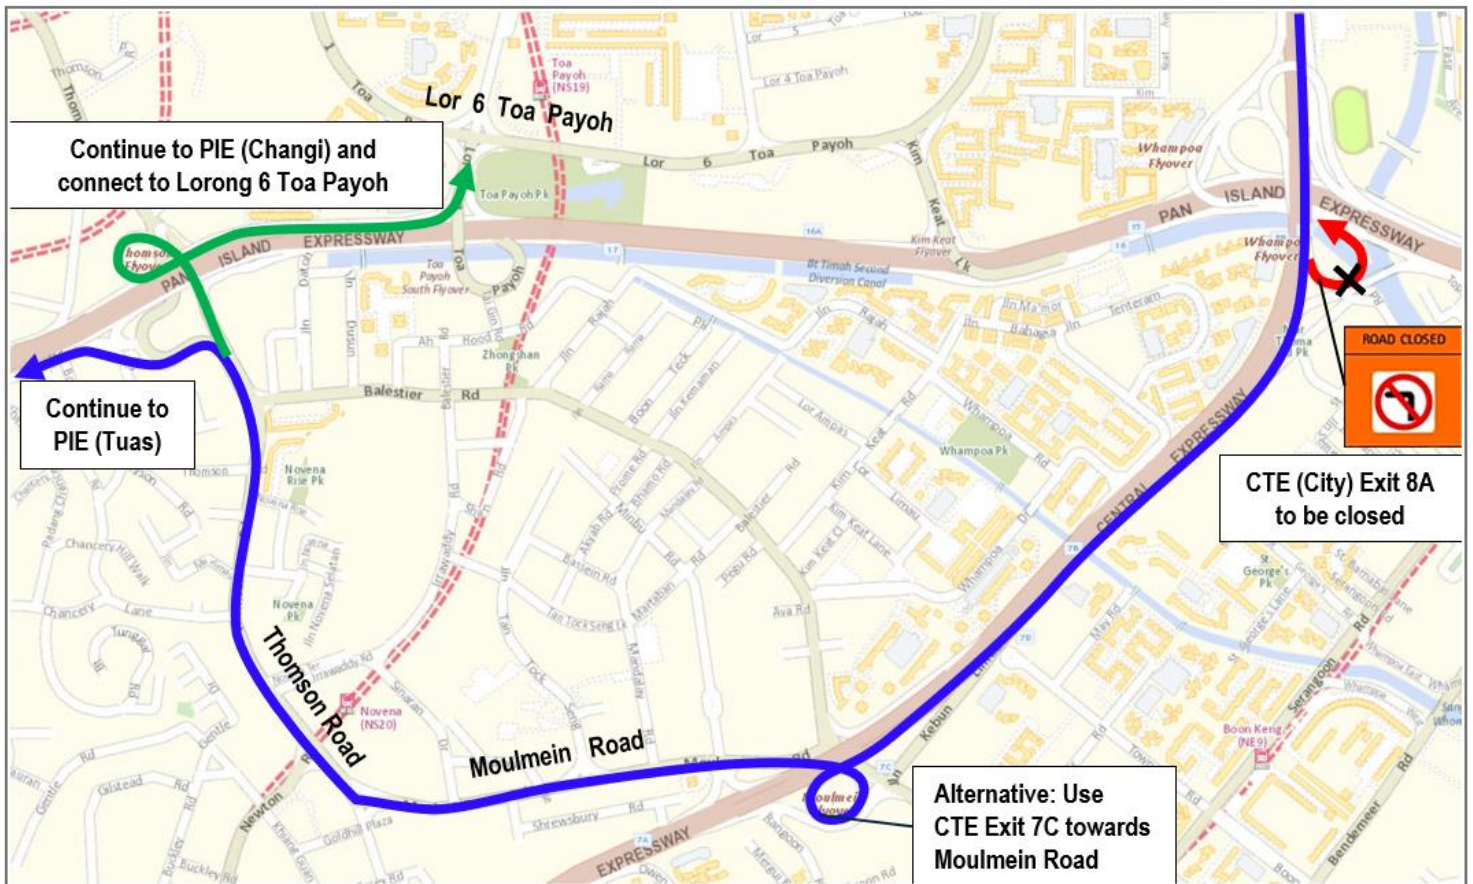

**Road Closure of CTE (City-bound) Exit 8A from 12:00am to 5:00am
on Sunday, 18 January 2026 for Traffic Diversion Works**

Legend

-  Road closure
-  Alternative route to PIE (Tuas)
-  Alternative route to Lor 6 Toa Payoh