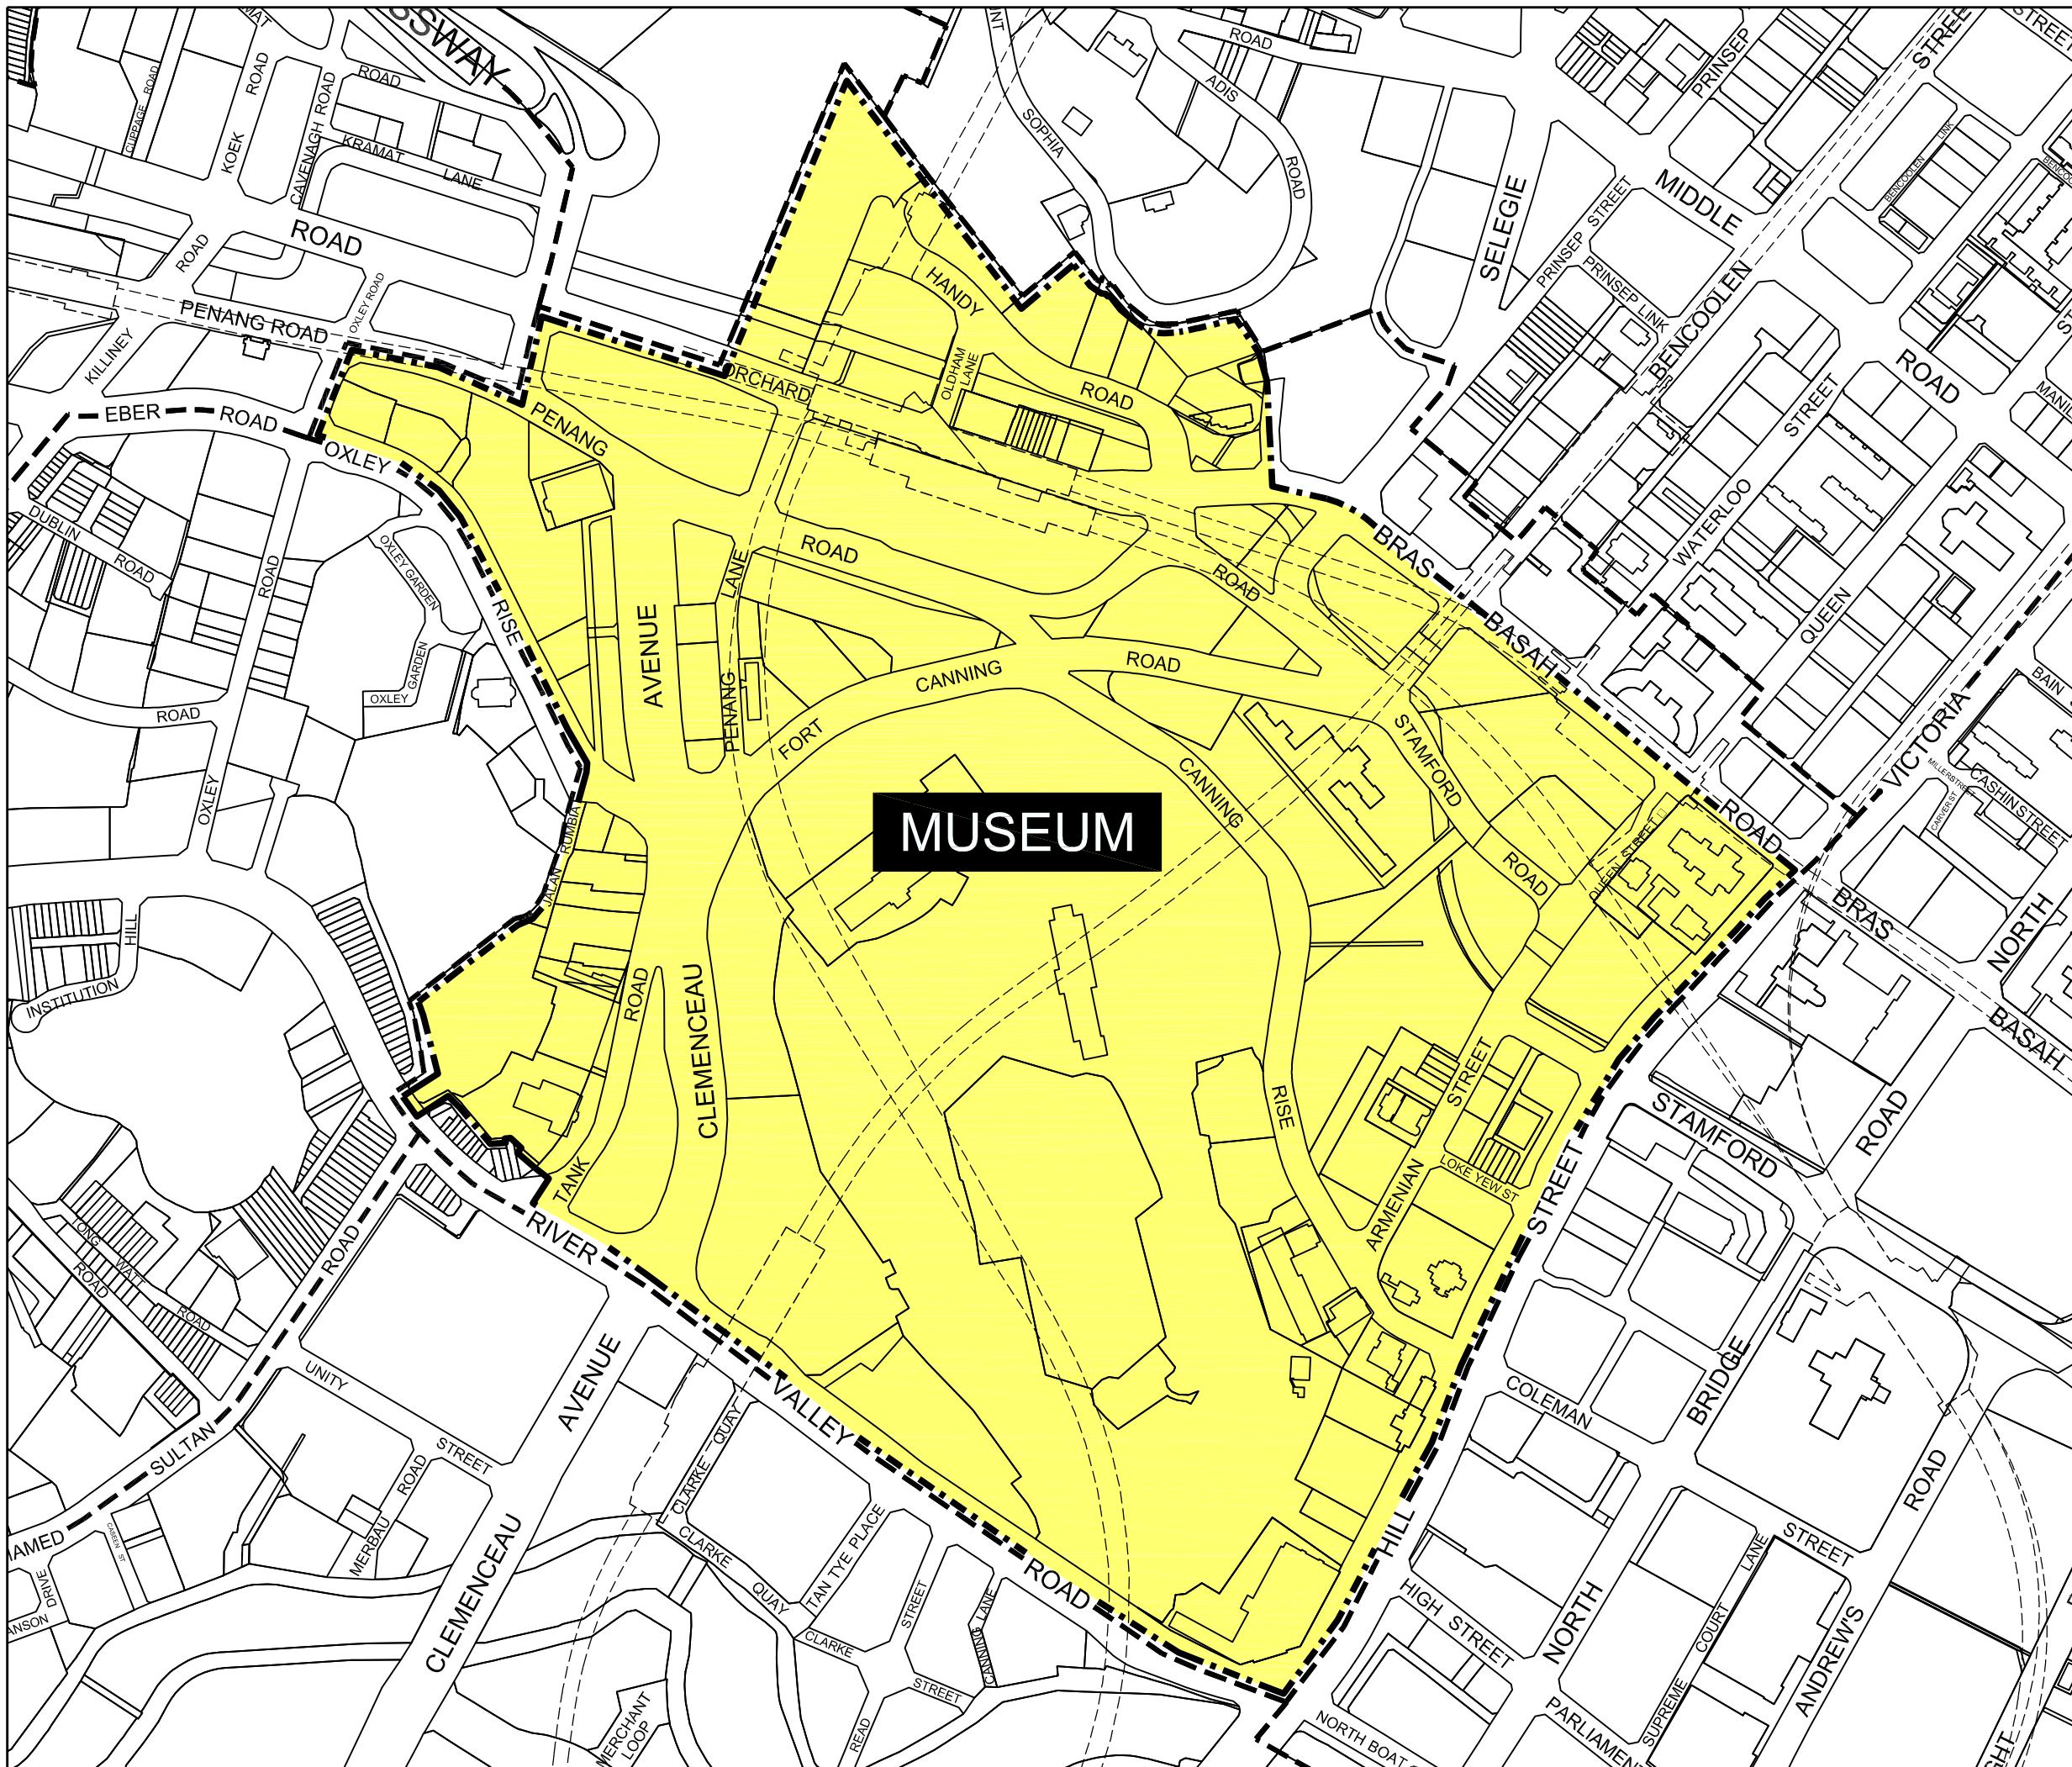

URBAN DESIGN GUIDELINES
FOR MUSEUM PLANNING AREA

URBAN DESIGN PLAN

- BOUNDARY

LEGEND

-  PLANNING AREA BOUNDARY
-  URBAN DESIGN AREA BOUNDARY
-  URBAN DESIGN AREA

MUSEUM

Note: Please refer to guidelines within Bras Basah Bugis for the streetblocks north of Bras Basah Road