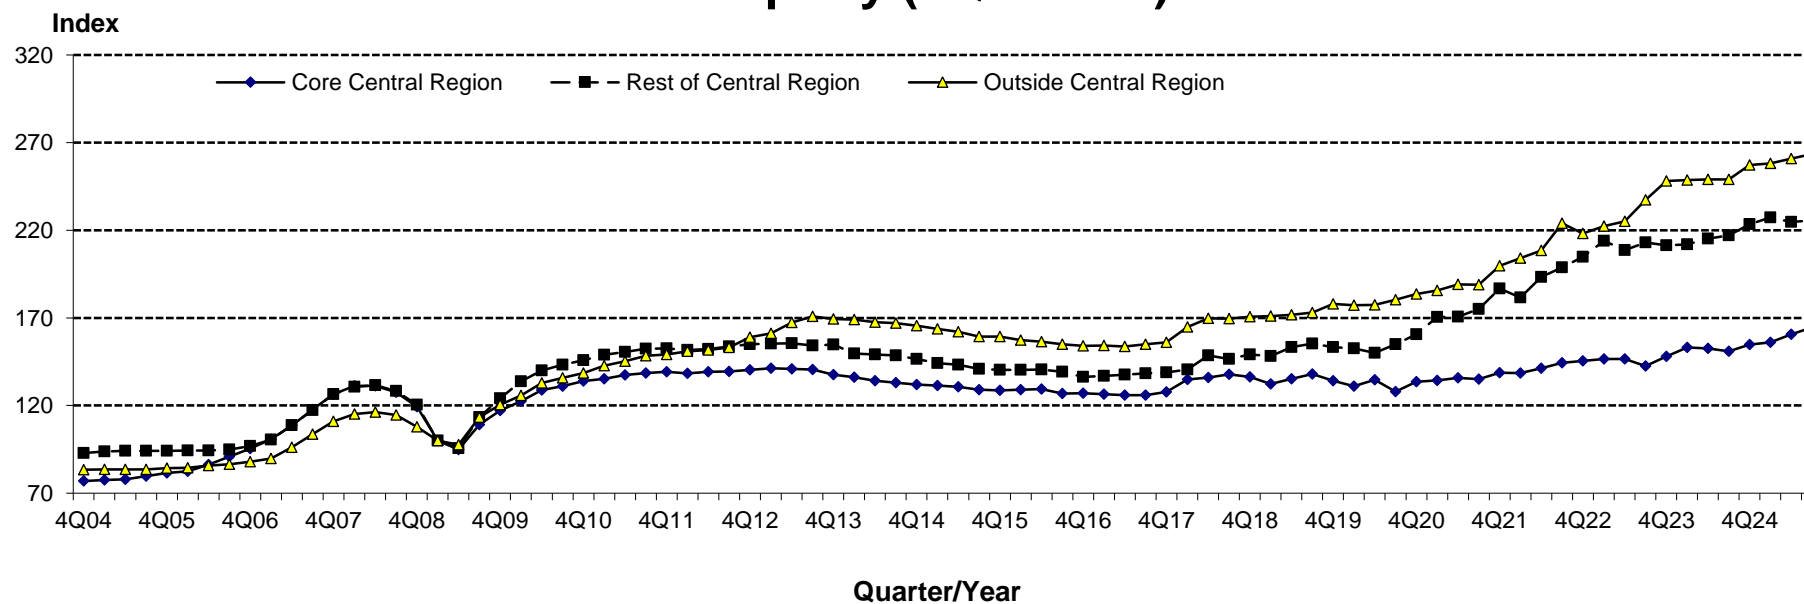

Property Price Index of Non-Landed Private Residential Property (1Q09=100)

Note: The Index for 3Q2025 is a flash estimate.