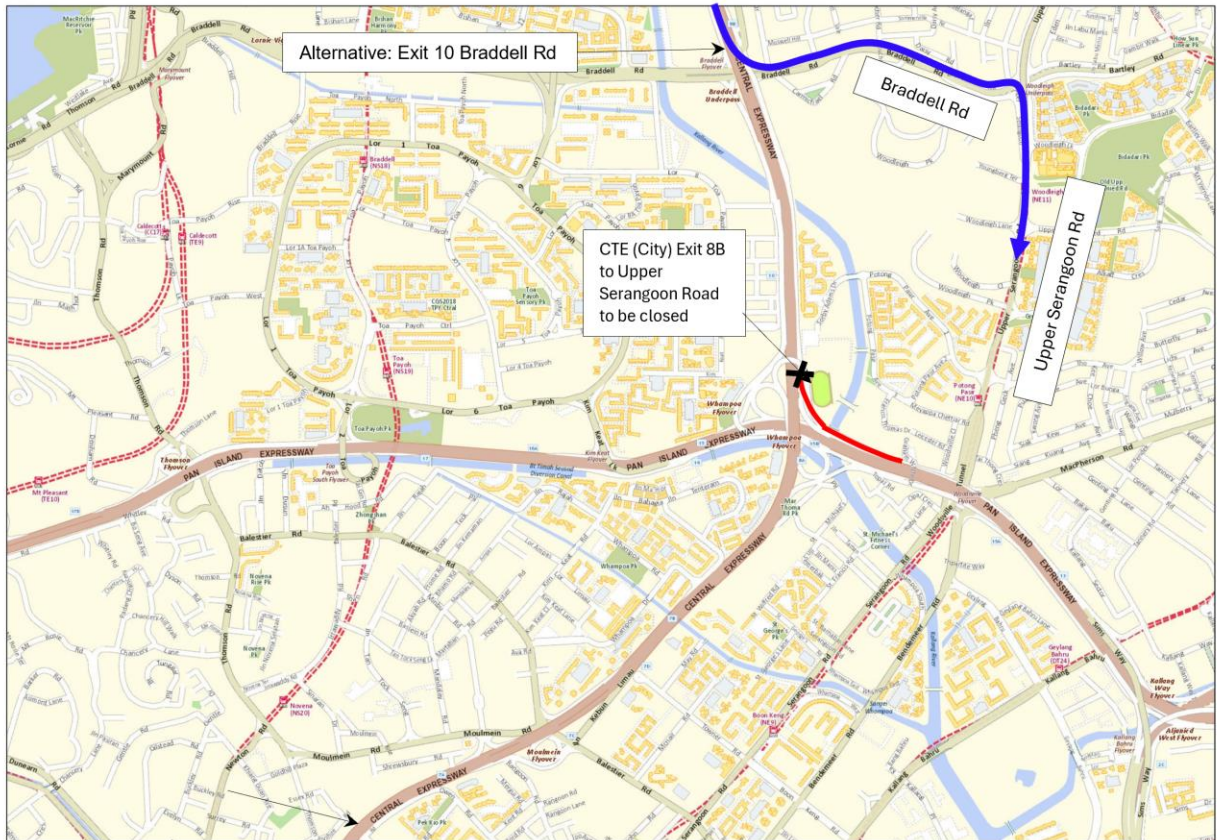

**Closure of CTE (City-bound) Exit 8B, towards Upper Serangoon Road
from 12:00am to 5:00am on 24 and 26 June 2026,
and 5, 15, 17, 22 and 24 July 2026**

LEGEND

Road Closure

Alternative Route to Upper Serangoon Road via Exit 10 Braddell Road