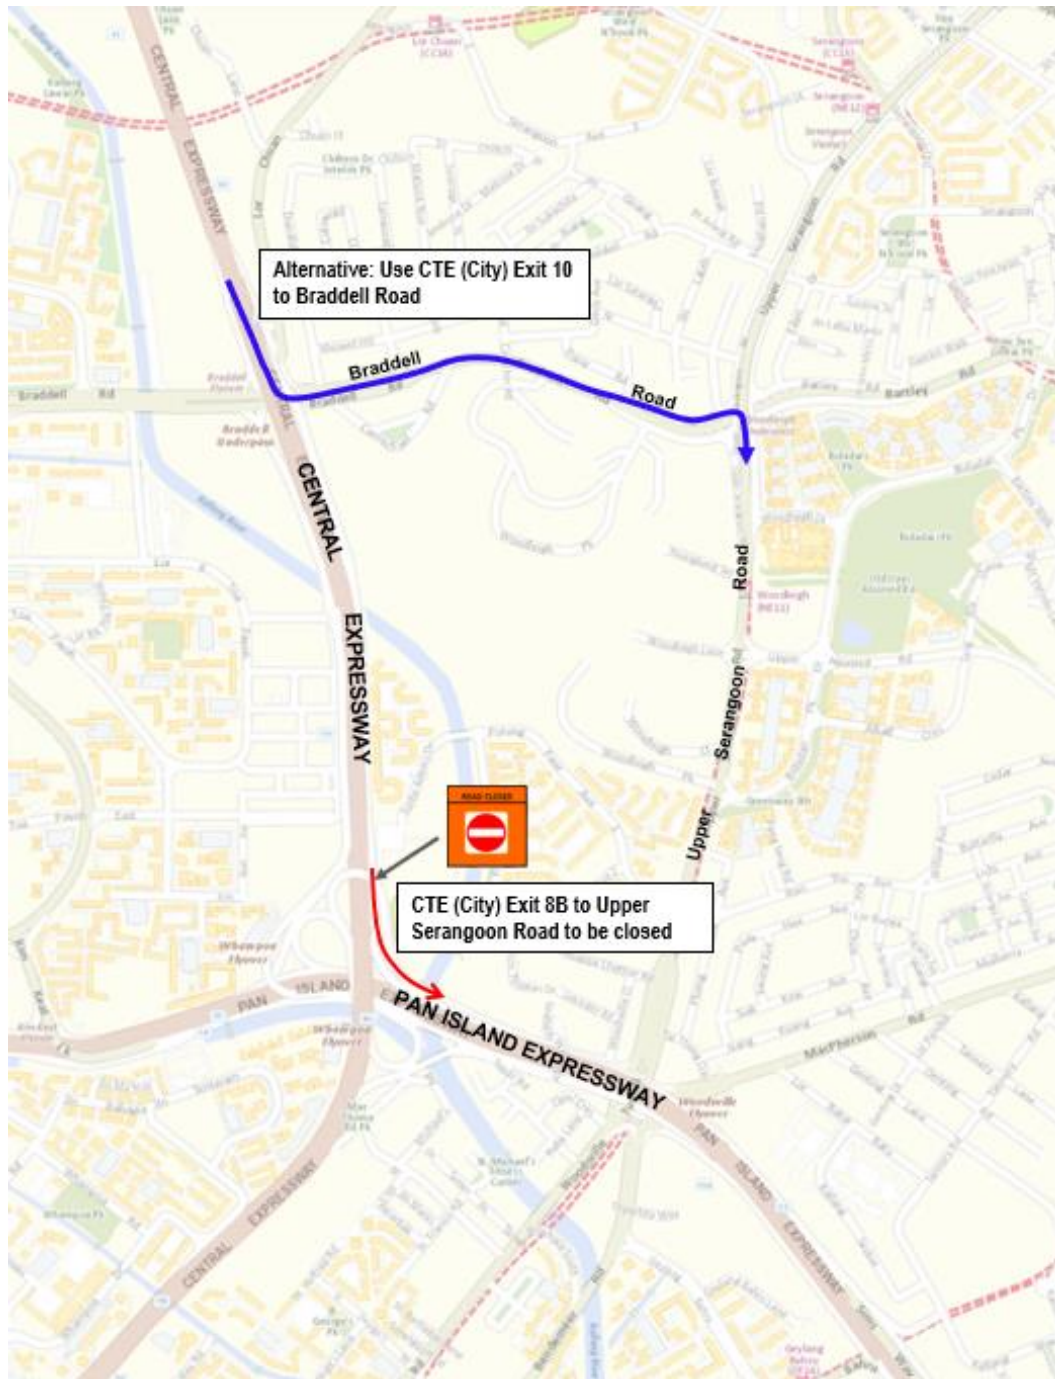

Temporary Road Closure and Alternative Route for CTE (City-bound) Exit 8B to Upper Serangoon Road

Legend:

- Road Closure 
- Alternative Route from CTE(City) 