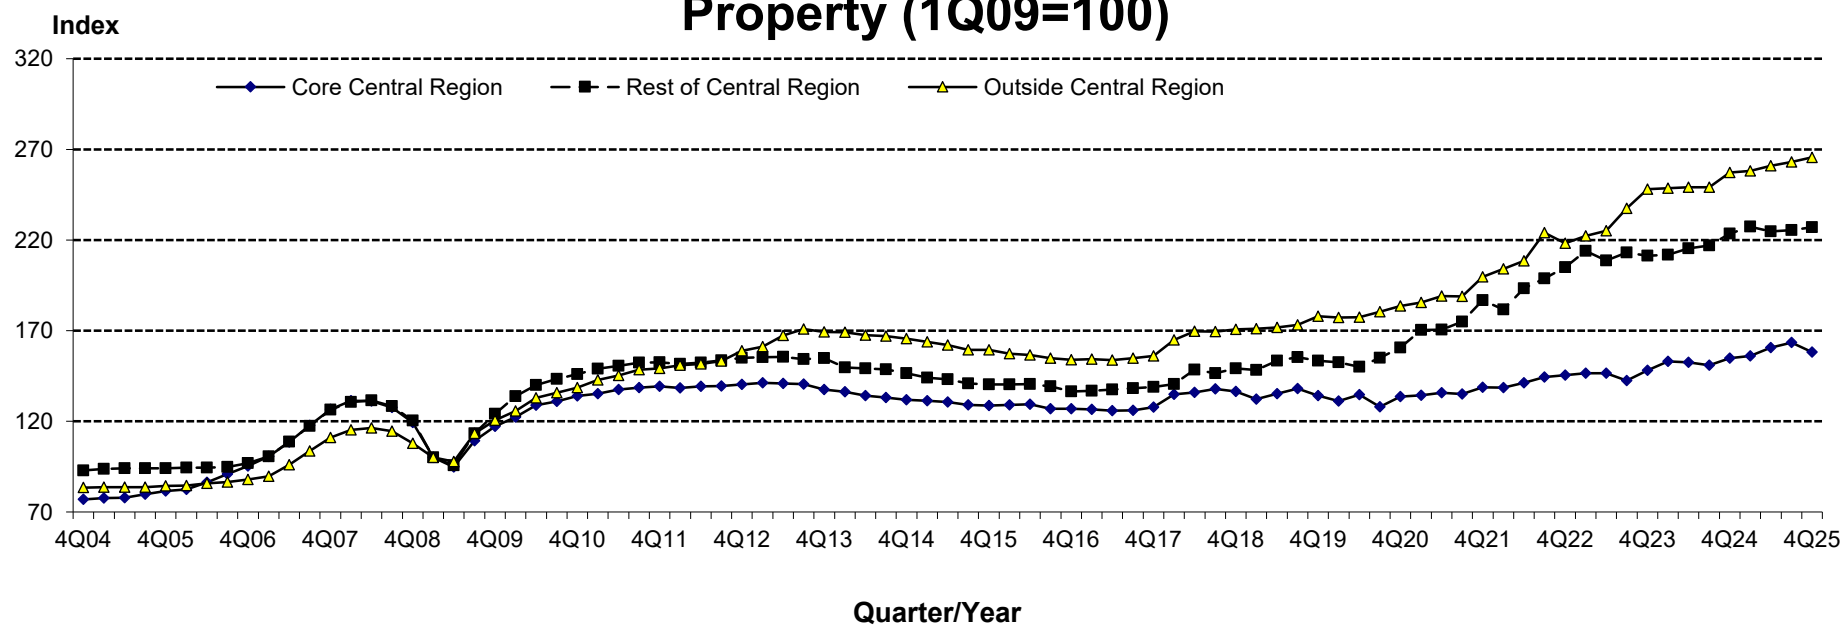

## Property Price Index of Non-Landed Private Residential Property (1Q09=100)

Note: The index for 4Q2025 is a flash estimate.