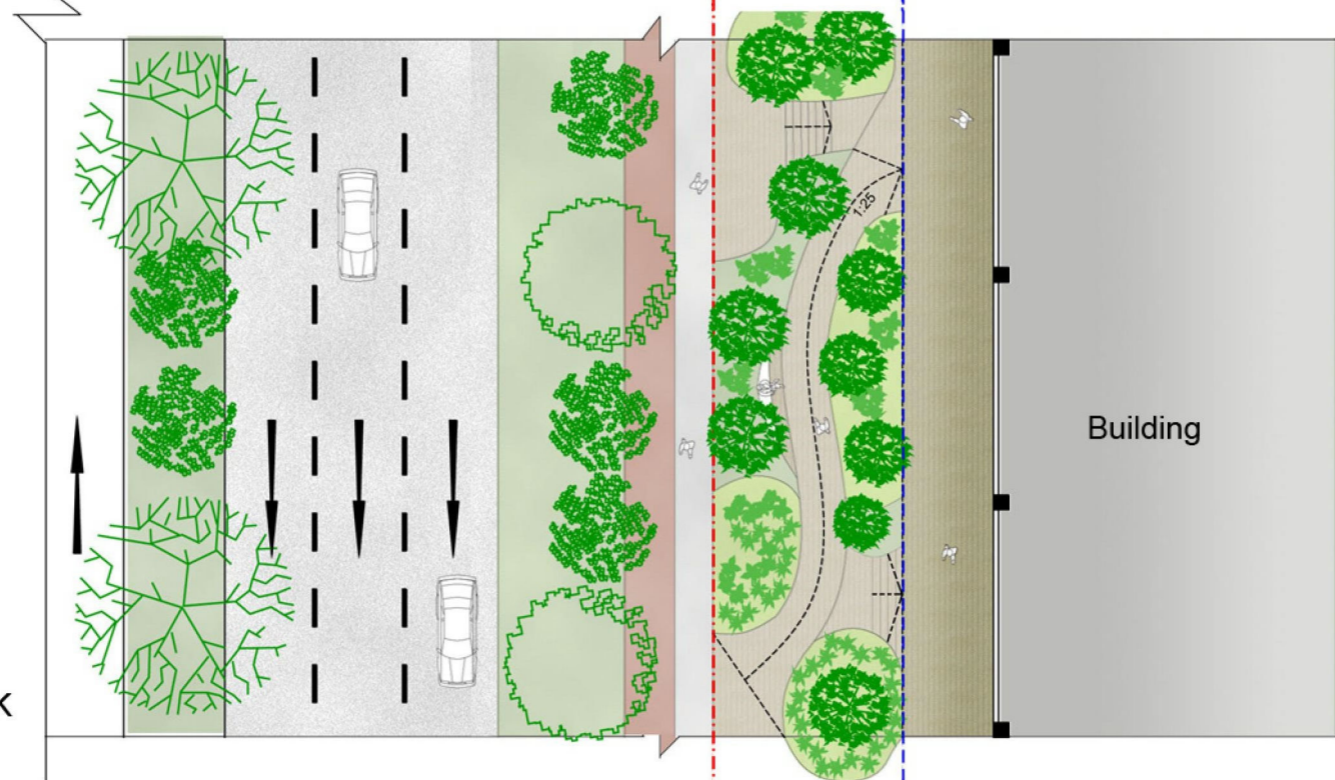

TYPICAL SECTION PUNGGOL WAY

TYPICAL PLAN WITH 7.5m SETBACK

KEY PLAN
1 : 20 000

URBAN DESIGN GUIDELINES
FOR PUNGGOL DIGITAL DISTRICT
(PUNGGOL PLANNING AREA)

STREETSCAPE SECTION ALONG
PUNGGOL WAY

SCALE : 1:300 @ A3