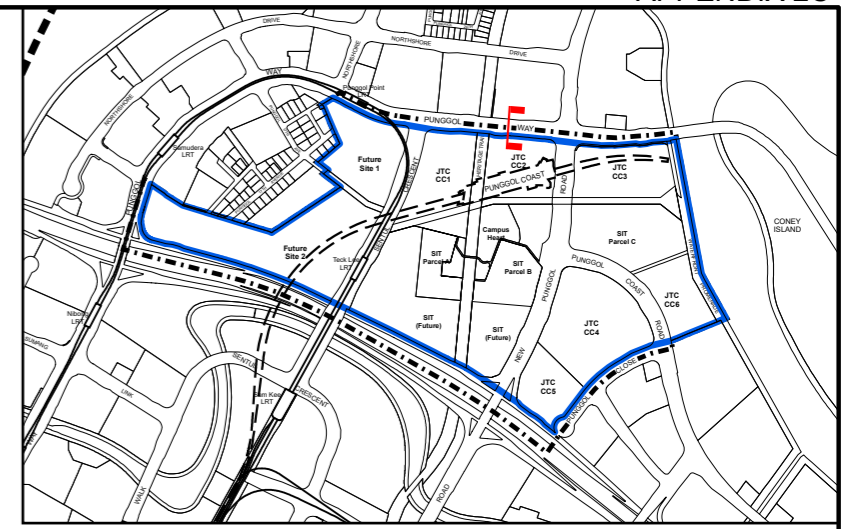

TYPICAL SECTION PUNGGOL WAY

TYPICAL PLAN WITH 7.5m SETBACK

KEY PLAN
1 : 20 000

URBAN DESIGN GUIDELINES
FOR PUNGGOL DIGITAL DISTRICT
(PUNGGOL PLANNING AREA)

STREETSCAPE SECTION ALONG
PUNGGOL WAY

SCALE : 1:300 @ A3