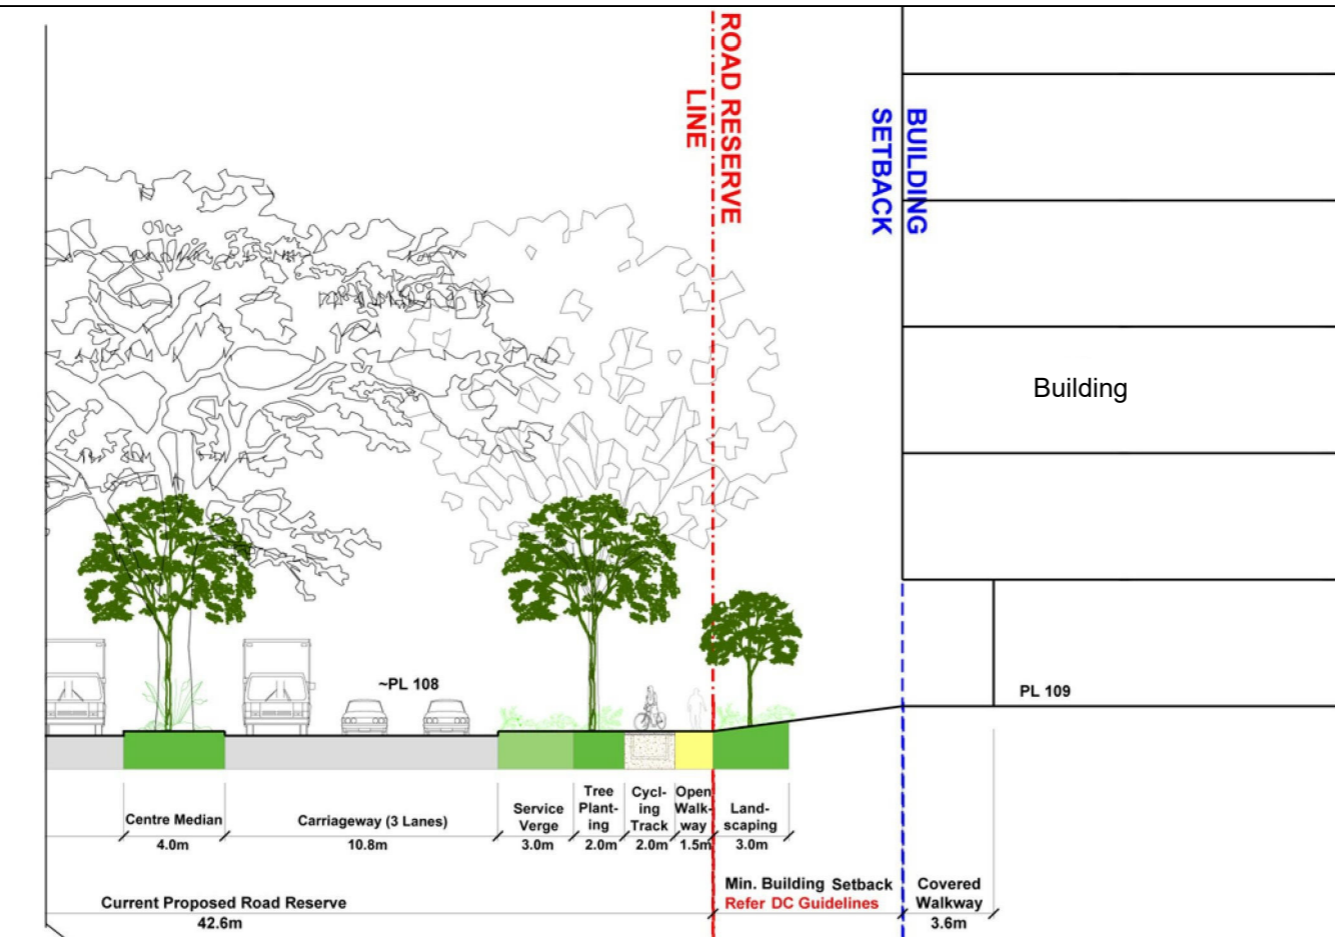

TYPICAL SECTION PUNGGOL WAY

TYPICAL PLAN WITH 7.5m SETBACK

KEY PLAN
1 : 20 000

URBAN DESIGN GUIDELINES
FOR PUNGGOL DIGITAL DISTRICT
(PUNGGOL PLANNING AREA)

STREETSCAPE SECTION ALONG
PUNGGOL WAY

SCALE : 1:300 @ A3