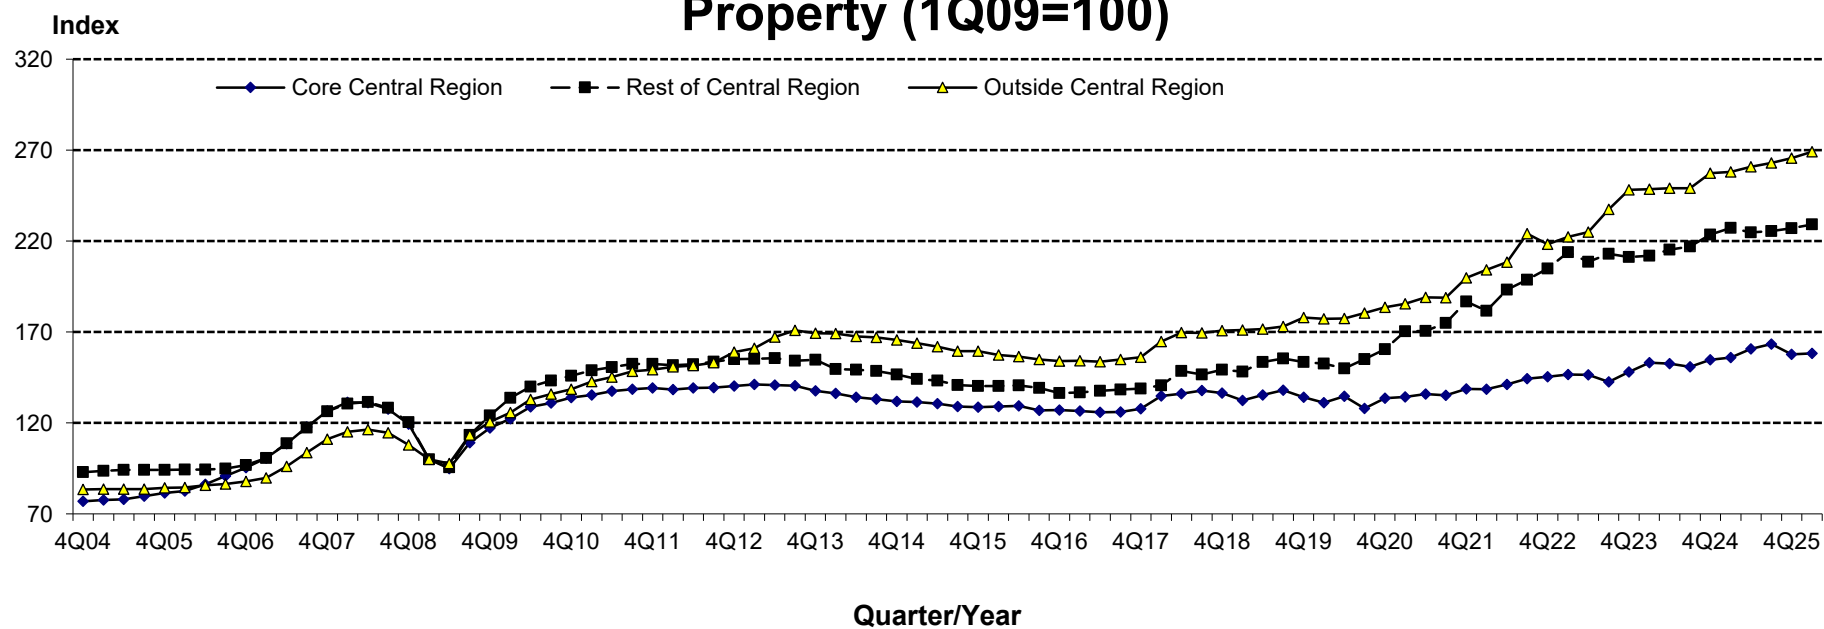

## Property Price Index of Non-Landed Private Residential Property (1Q09=100)

Note: The Index for 1Q2026 is a flash estimate.