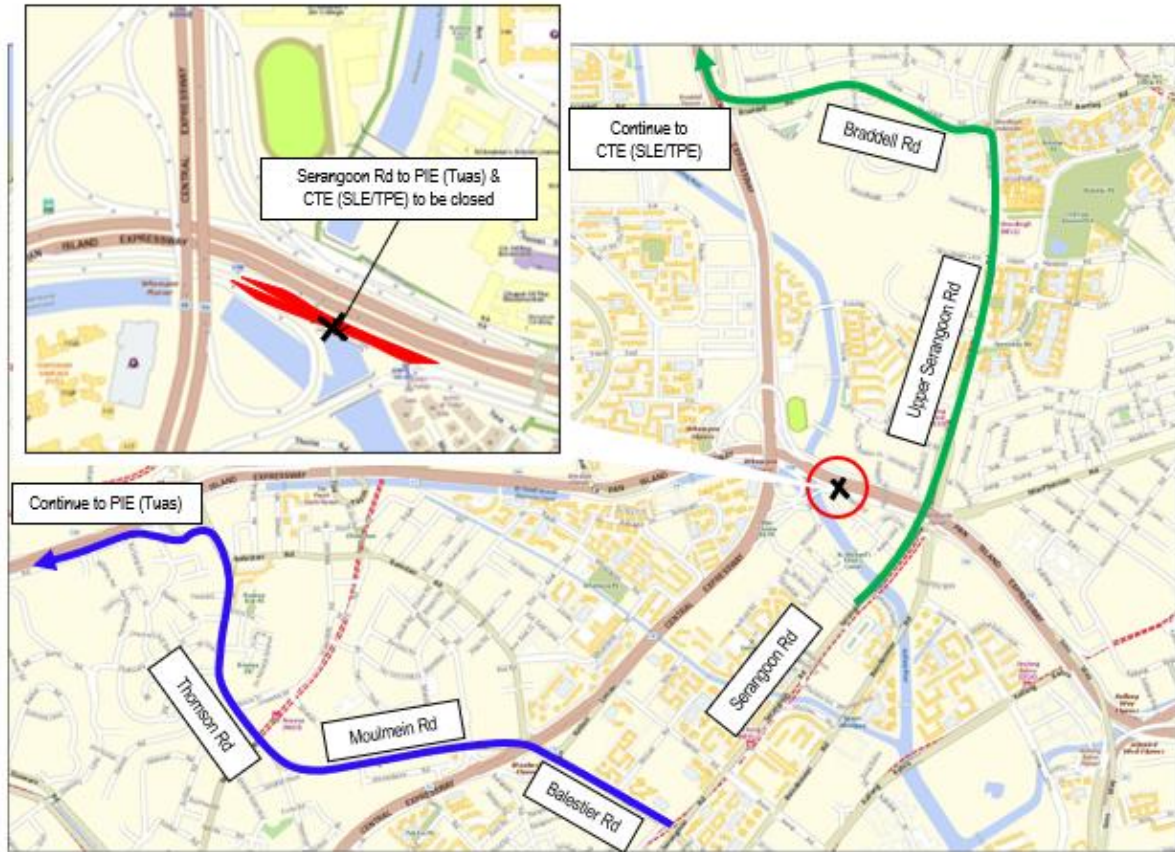

**Closure of Serangoon Road towards PIE (Tuas) and CTE (SLE/TPE)
from 12:00am to 5:00am on 4, 6, 7, 12 and 17 June 2026**

LEGEND

-  Road Closure
-  Alternative Route to PIE (Tuas) via Balestier Rd, Moulmein Rd and Thomson Rd
-  Alternative Route to CTE (SLE/TPE) via Upper Serangoon Rd and Braddell Rd