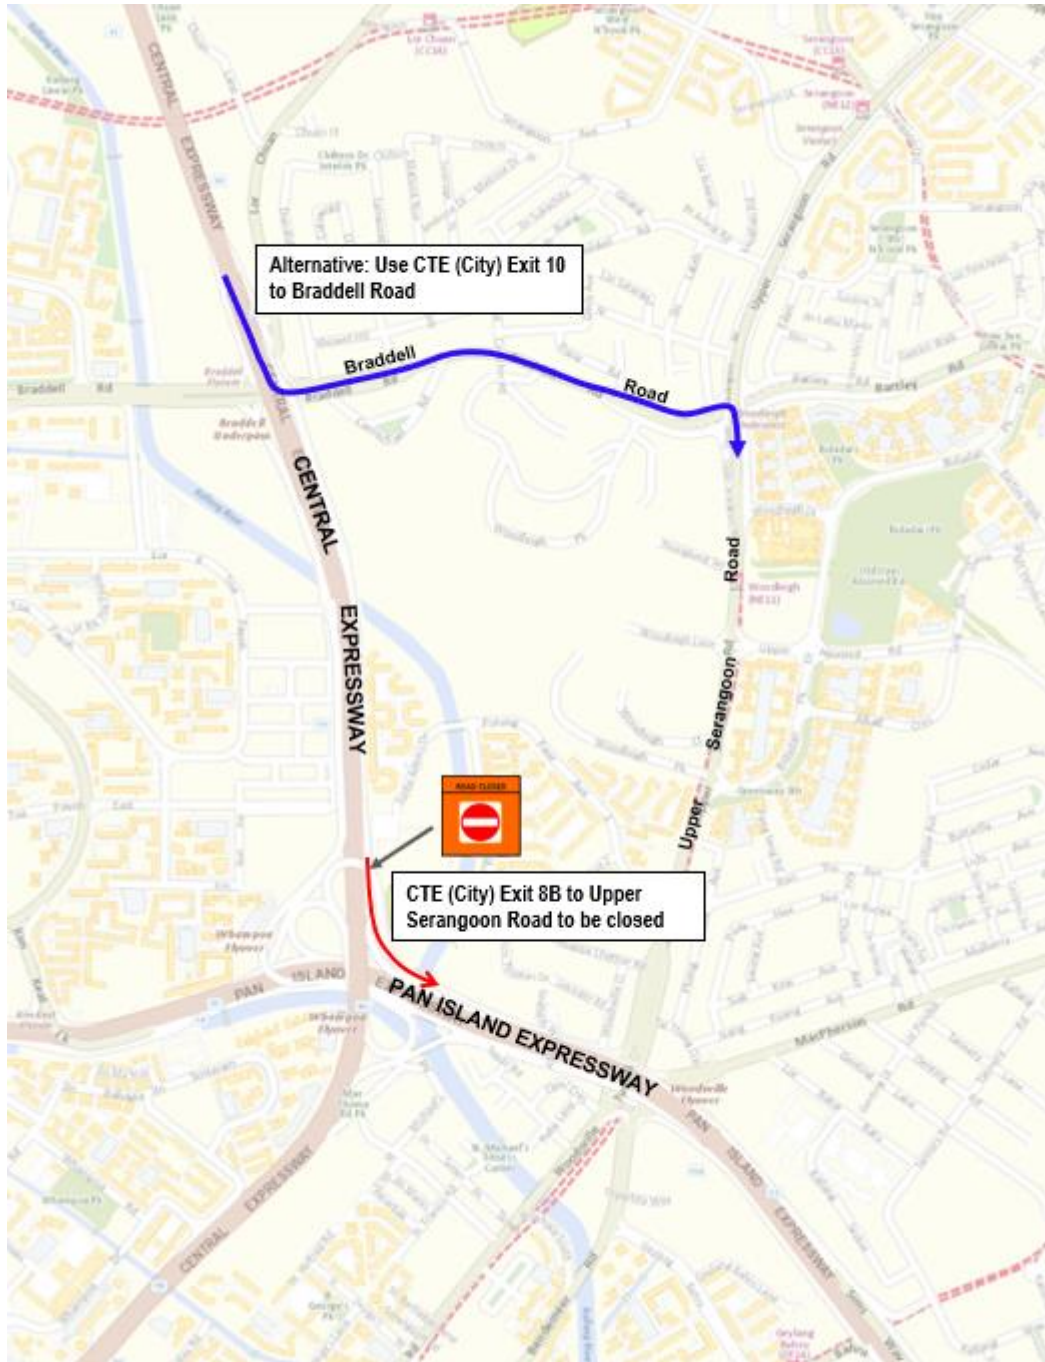

Closure of CTE (City-bound) Exit 8B to Upper Serangoon Road from 12:00am to 2:00am on 18 and 20 March 2026

Legend:

- Road Closure 
- Alternative Route from CTE(City) 