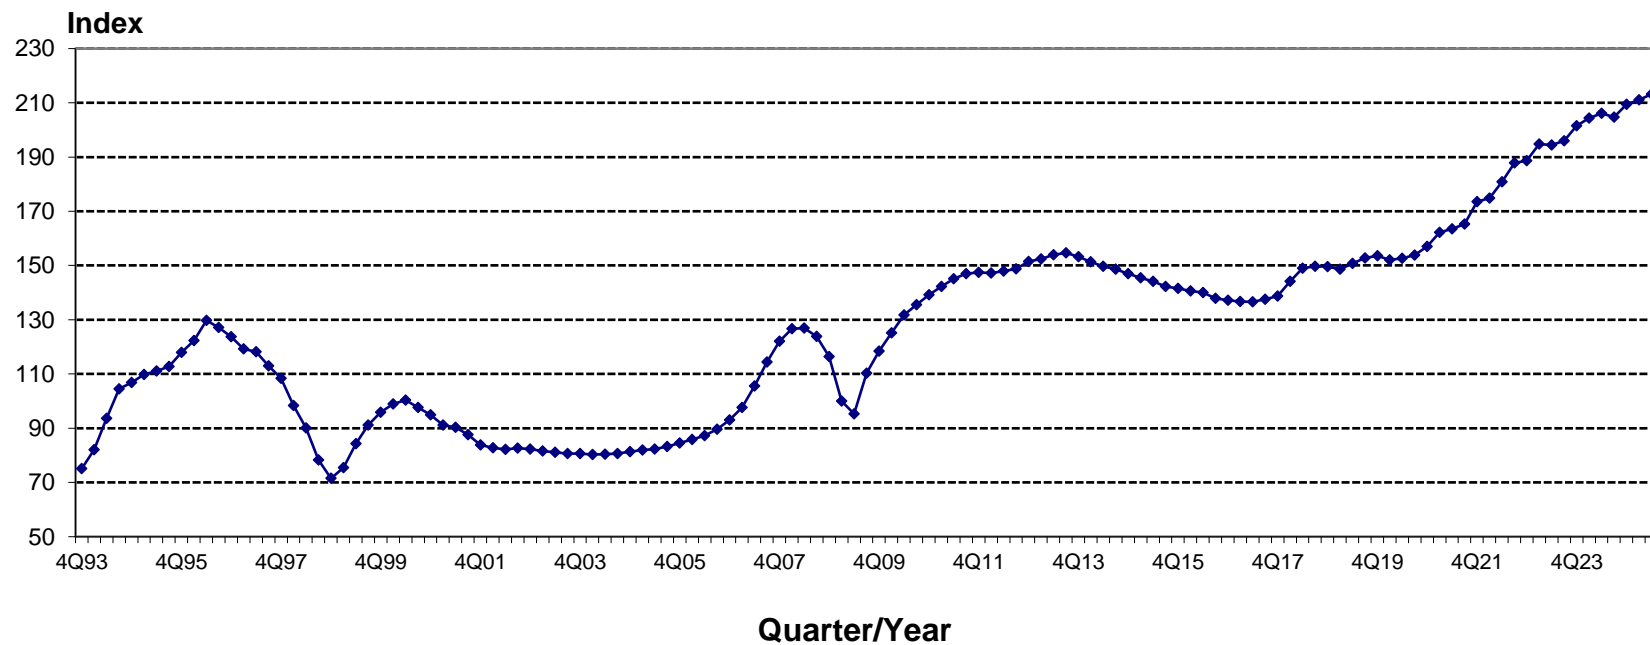

## Private Residential Property Price Index (1Q09=100)

Note: The Index for 3Q2025 is a flash estimate.