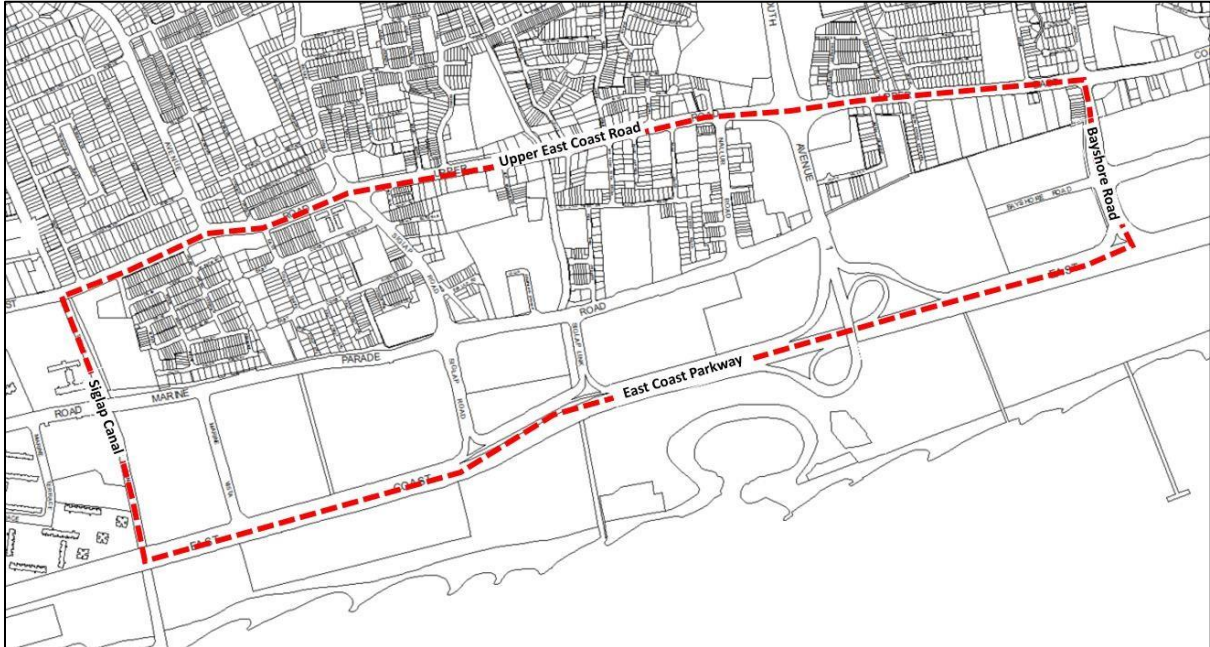

Areas with 100sqm Control

Note: Please refer to the Flats and Condominiums section in the [Residential Handbook](#) on the latest updates to the boundaries.

Map 2: Marine Parade

Map 3: Joo Chiat-Mountbatten

Map 4: Telok Kurau-Jalan Eunus

Map 5: Balestier

Map 6: Stevens-Chancery

Map 8: Kovan-How Sun

Map 10: Loyang