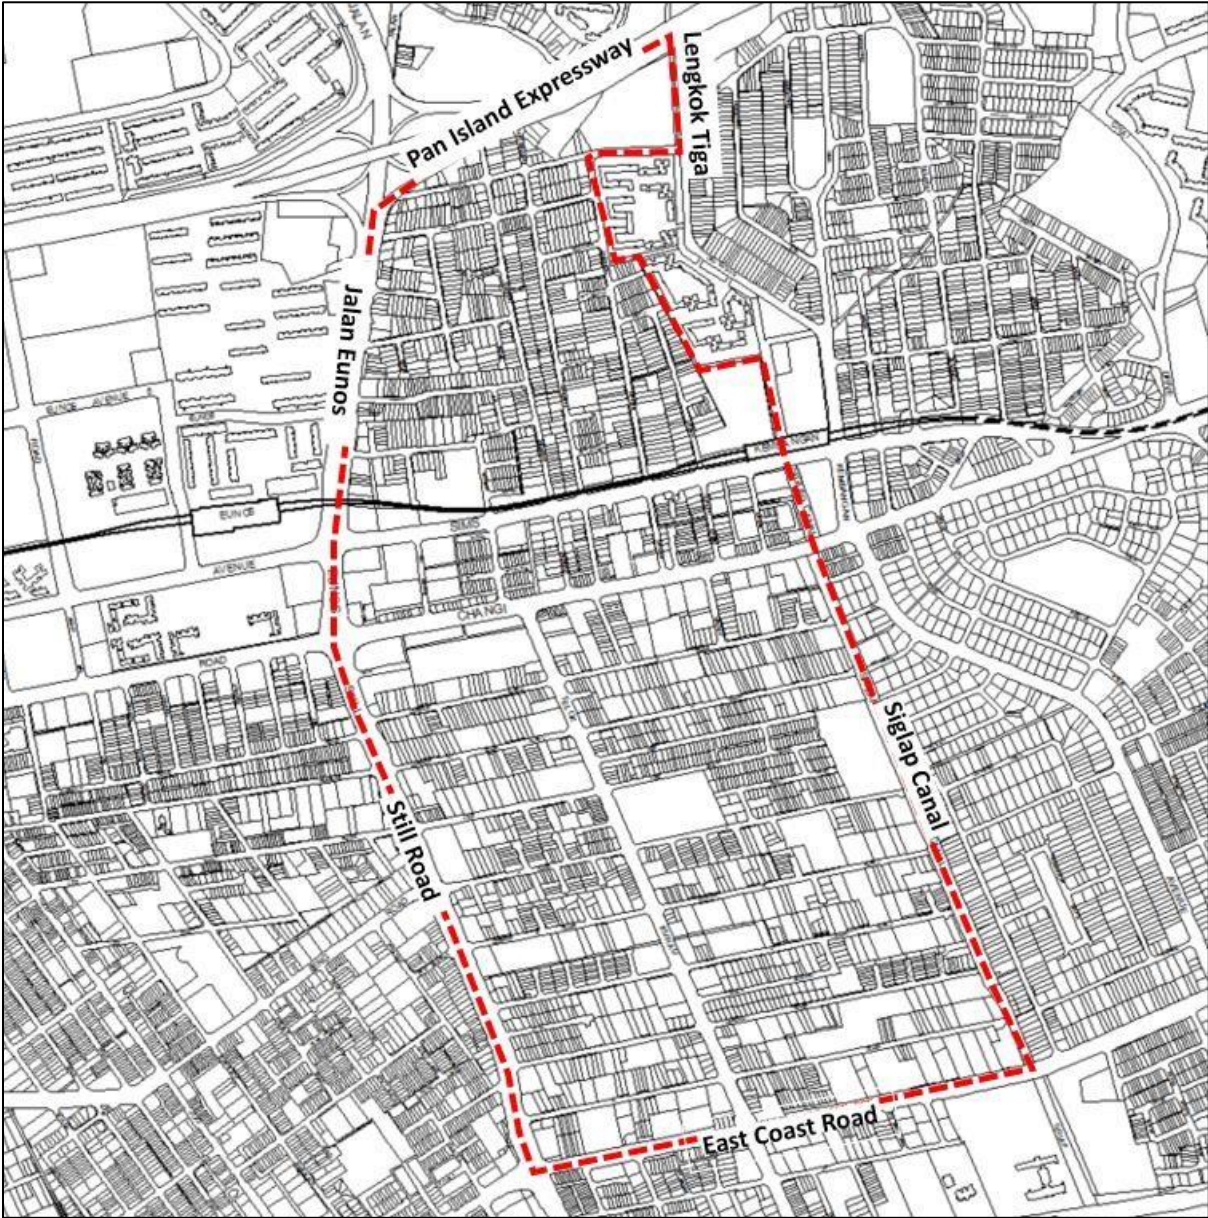

Areas with 100sqm Control

Note: Please refer to the Flats and Condominiums section in the [Residential Handbook](#) on the latest updates to the boundaries.

Map 2: Marine Parade

Map 3: Joo Chiat-Mountbatten

Map 4: Telok Kurau-Jalan Eunus

Map 5: Balestier

Map 6: Stevens-Chancery

Map 8: Kovan-How Sun

Map 10: Loyang