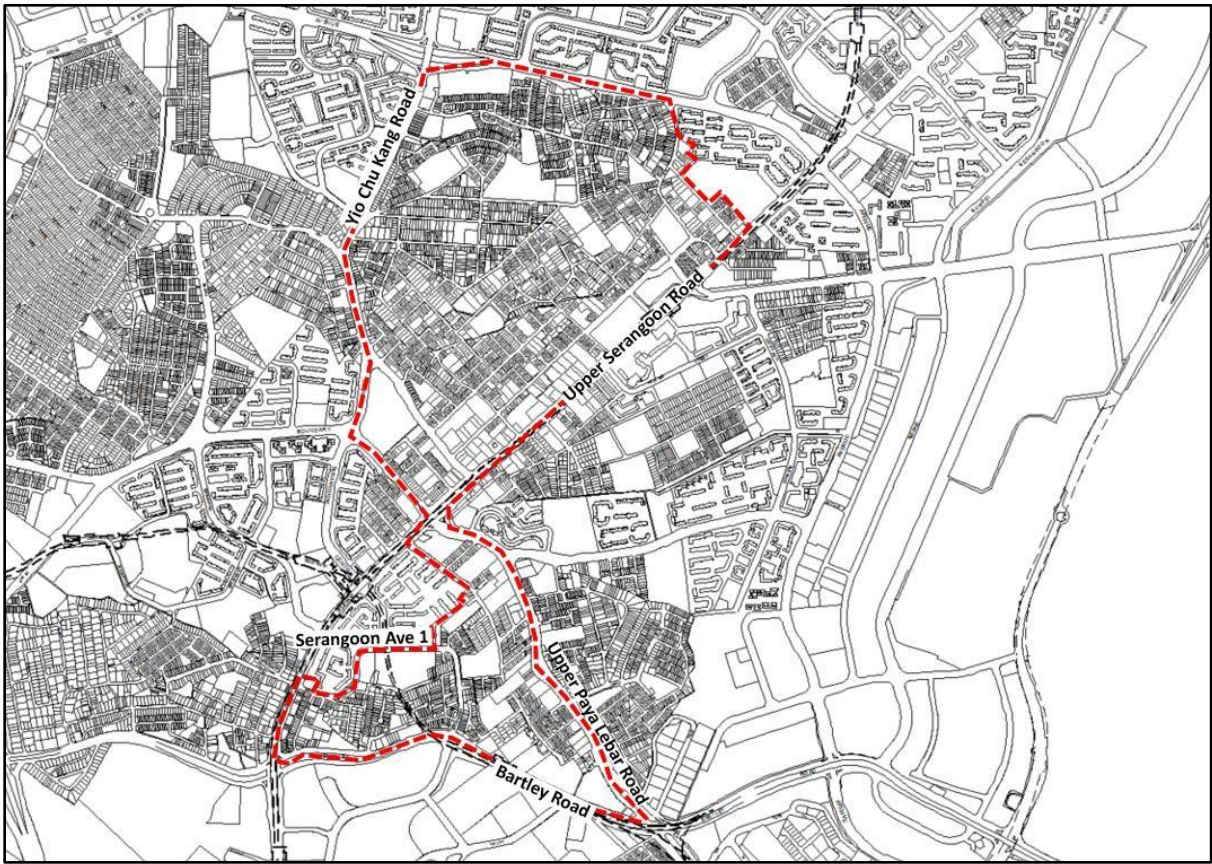

Areas with 100sqm Control

Note: Please refer to the Flats and Condominiums section in the [Residential Handbook](#) on the latest updates to the boundaries.

Map 2: Marine Parade

Map 3: Joo Chiat-Mountbatten

Map 4: Telok Kurau-Jalan Eunus

Map 5: Balestier

Map 6: Stevens-Chancery

Map 8: Kovan-How Sun

Map 10: Loyang