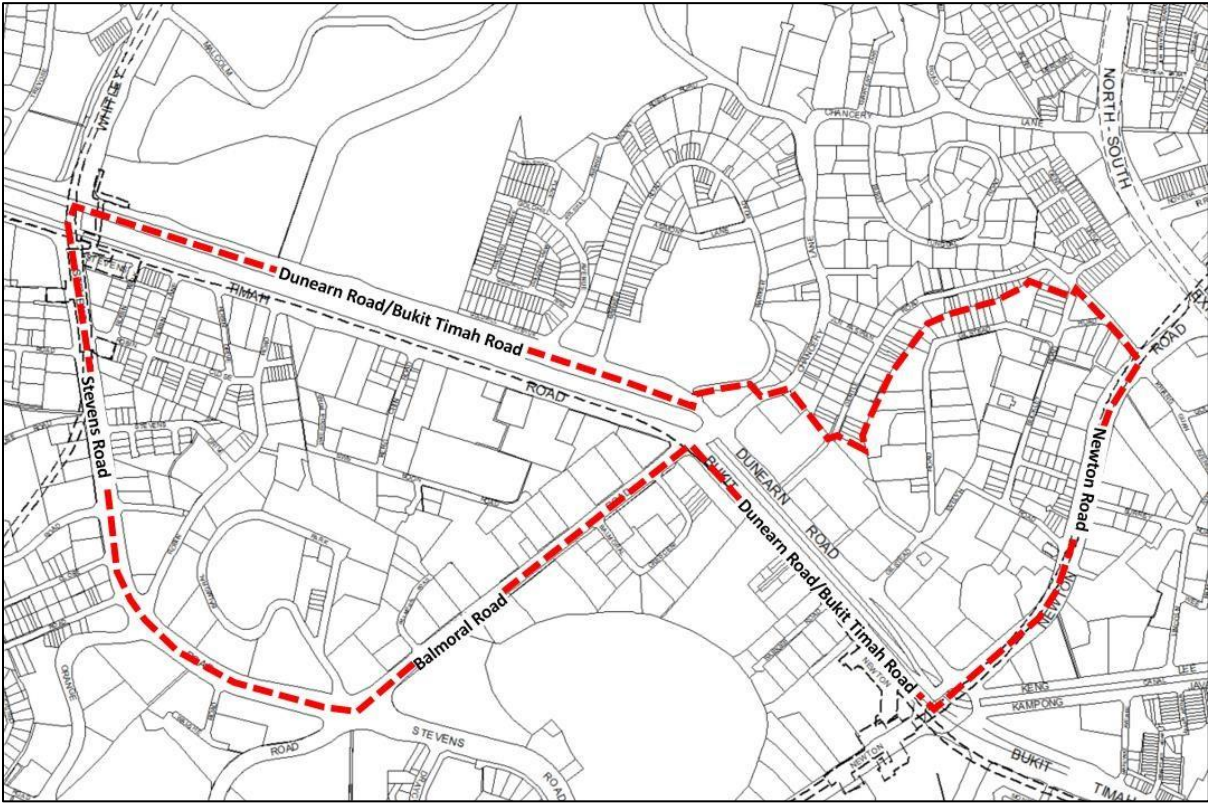

Areas with 100sqm Control

Note: Please refer to the Flats and Condominiums section in the [Residential Handbook](#) on the latest updates to the boundaries.

Map 2: Marine Parade

Map 3: Joo Chiat-Mountbatten

Map 4: Telok Kurau-Jalan Eunus

Map 5: Balestier

Map 6: Stevens-Chancery

Map 8: Kovan-How Sun

Map 10: Loyang