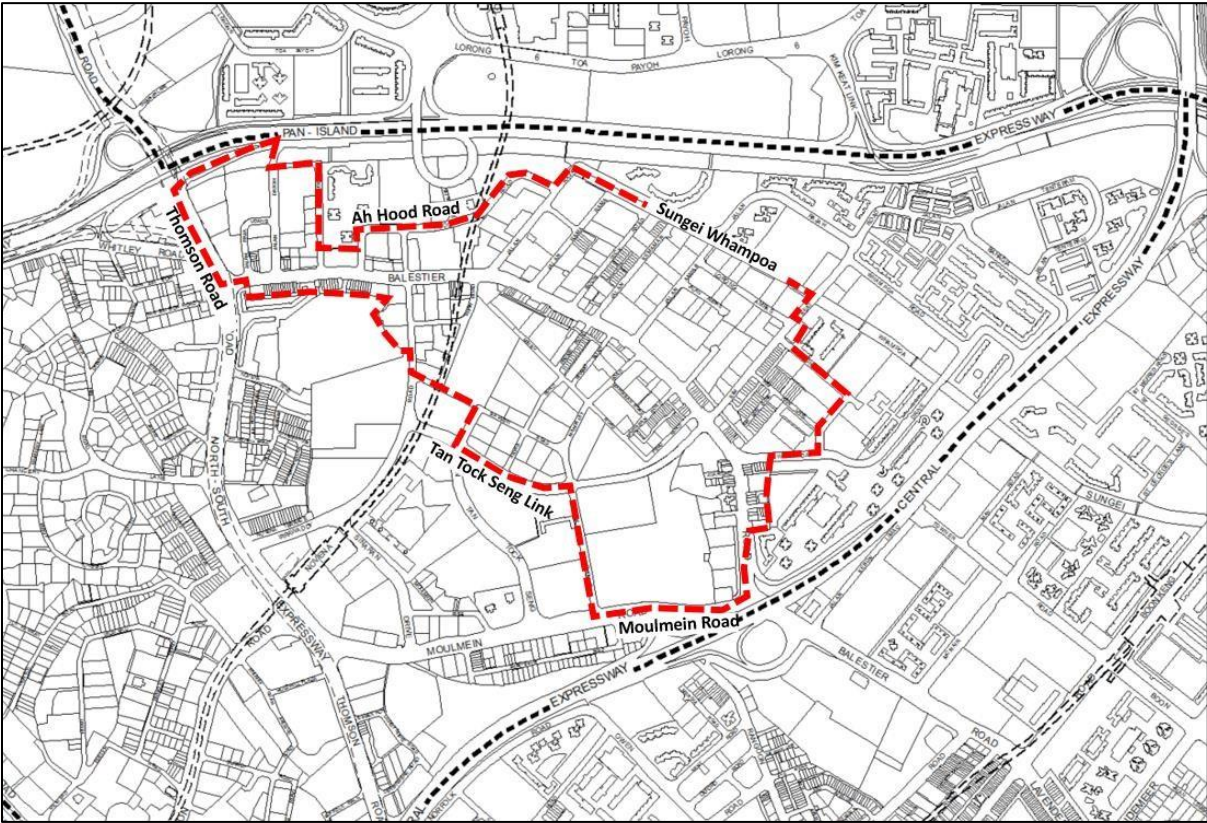

Areas with 100sqm Control

Note: Please refer to the Flats and Condominiums section in the [Residential Handbook](#) on the latest updates to the boundaries.

Map 2: Marine Parade

Map 3: Joo Chiat-Mountbatten

Map 4: Telok Kurau-Jalan Eunus

Map 5: Balestier

Map 6: Stevens-Chancery

Map 8: Kovan-How Sun

Map 10: Loyang