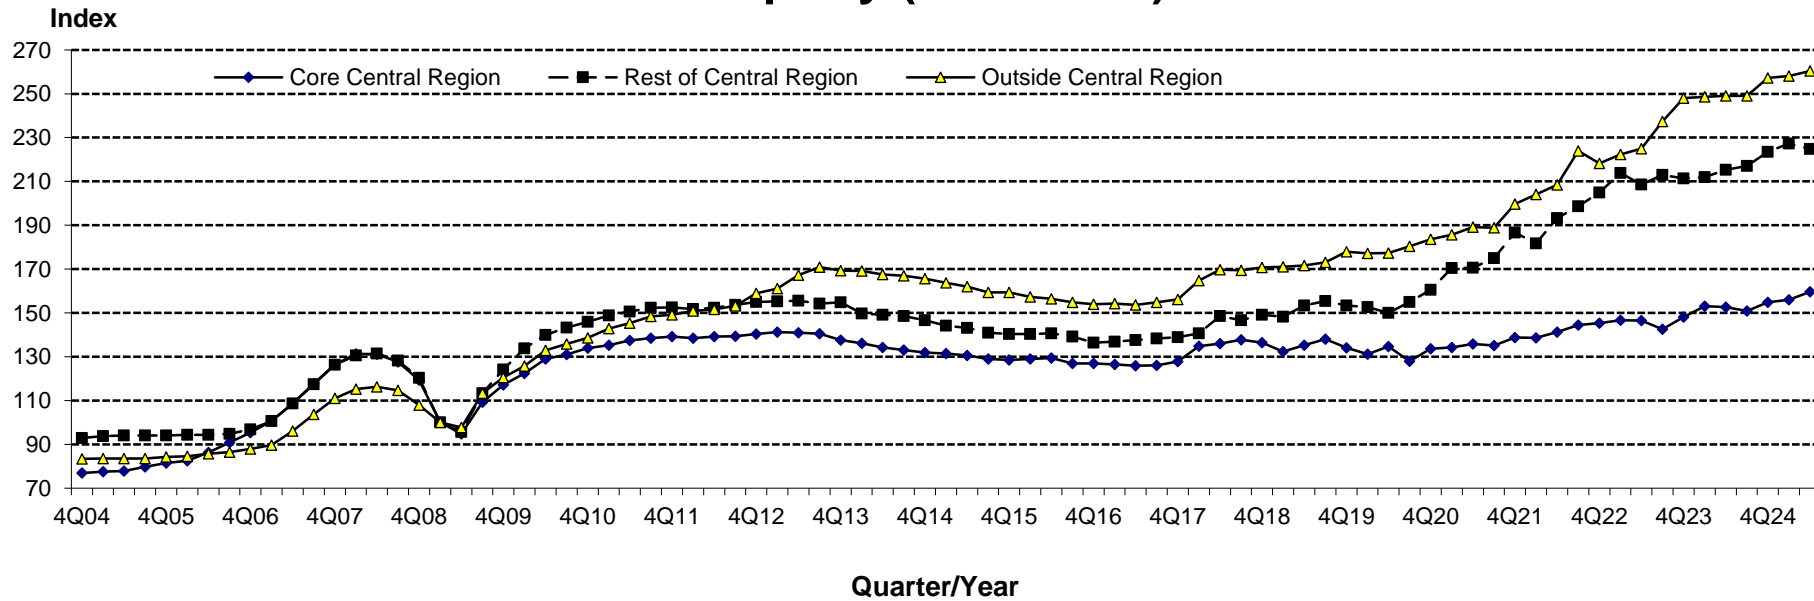

Property Price Index of Non-Landed Private Residential Property (1Q09=100)

Note: The Index for 2Q2025 is a flash estimate.