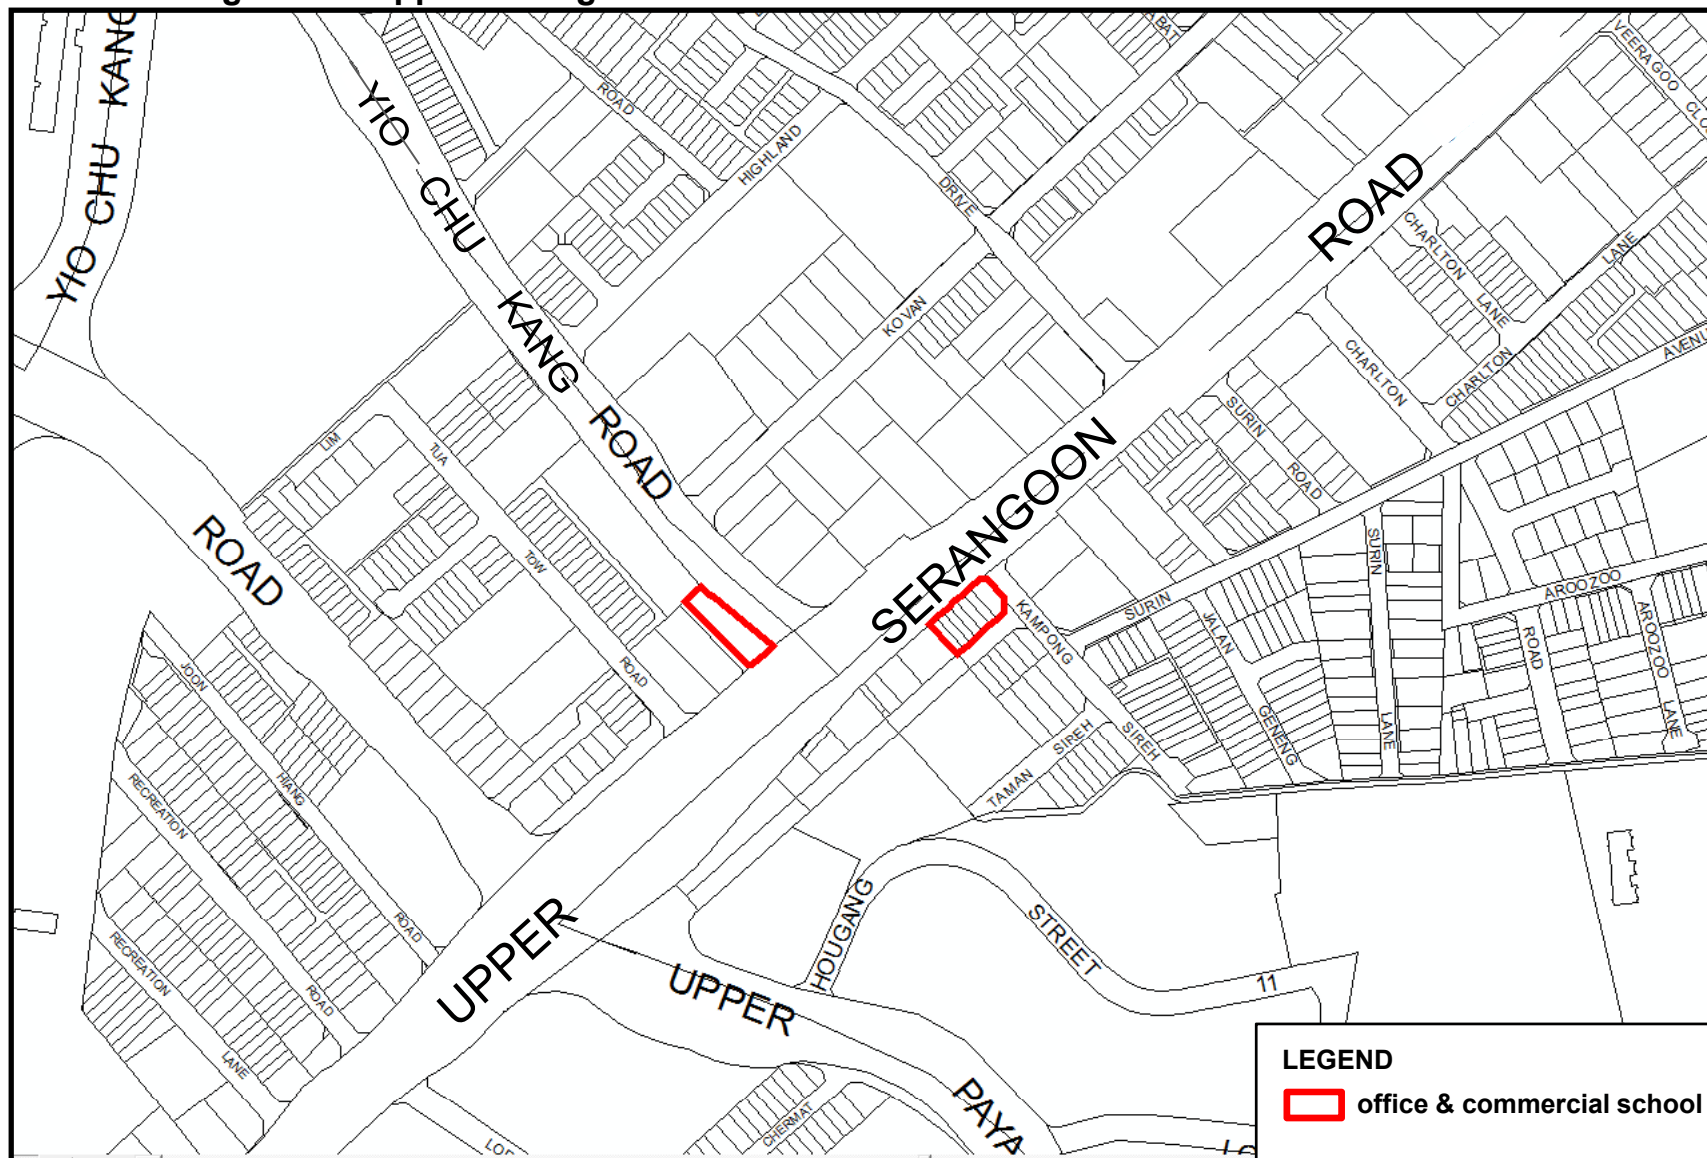

Yio Chu Kang Road / Upper Serangoon Road