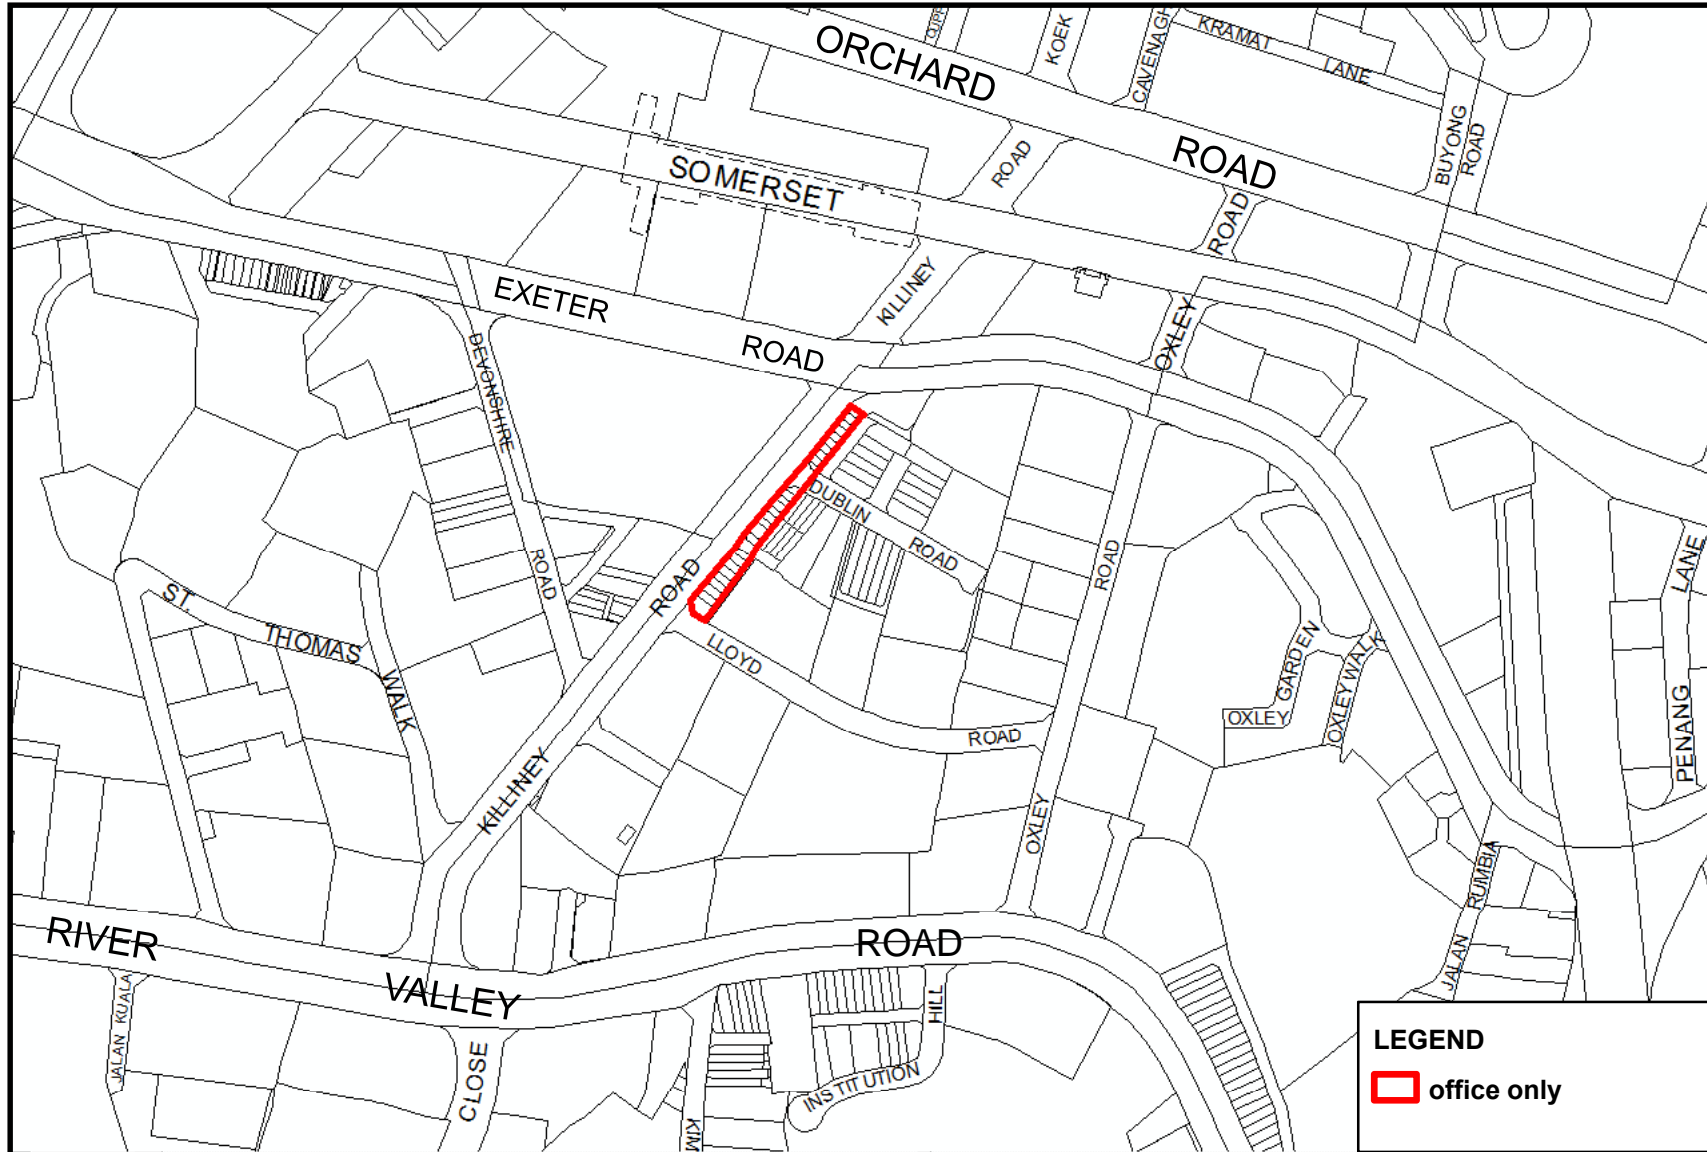

PLAN	LOCATION
19	Rangoon Road [#] / Owen Road [#] / Tessensohn Road [#] / Race Course Road [#]
20	Moonstone Lane [#] / Opal Crescent [#] / Ruby Lane [#]
21	Mohamed Sultan Road [#] / River Valley Road [#]
22	Race Course Road [#] / Race Course Lane [#] / Kinta Road [#] / Roberts Lane [#] / Birch Road [#]
23	Liang Seah Street [#] / Tan Quee Lan Street [#] / Purvis Street [#] / Seah Street [#]
24	Upper Aljunied Road [#]
25	Tai Thong Crescent [#] / MacPherson Road [#] / Jalan Wangi [#]
26	Upper Paya Lebar Road [#]
27	Bukit Timah Road (Makepeace Road) [#]
28	Upper Changi Road [#]
29	Upper East Coast Road (near Siglap Road) [#]
30	Upper East Coast Road (near Nallur Road) [#]
31	Yio Chu Kang Road [#] / Upper Serangoon Road [#]
32	Jalan Kayu [#]
33	Upper Thomson Road [#]
34	Choa Chu Kang Avenue 1 [#]
35	Changi Road [#]

Cherry Avenue / Sixth Avenue

Upper Serangoon Road

Sembawang Road (near Jalan Jeruju)

Sembawang Road (near Jalan Mata Ayer and Jalan Lengkok Sembawang)

St George's Road / Beng Wan Road

Killiney Road

Tyrwhitt Road / Lavender Street / Hamilton Road / Cavan Road / King George's Avenue / Penhas Road

Kempas Road

Rangoon Road / Owen Road / Tessensohn Road / Race Course Road

Moonstone Lane / Opal Crescent / Ruby Lane

Race Course Road / Race Course Lane / Kinta Road / Roberts Lane / Birch Road

Liang Seah Street / Tan Quee Lan Street / Purvis Street / Seah Street