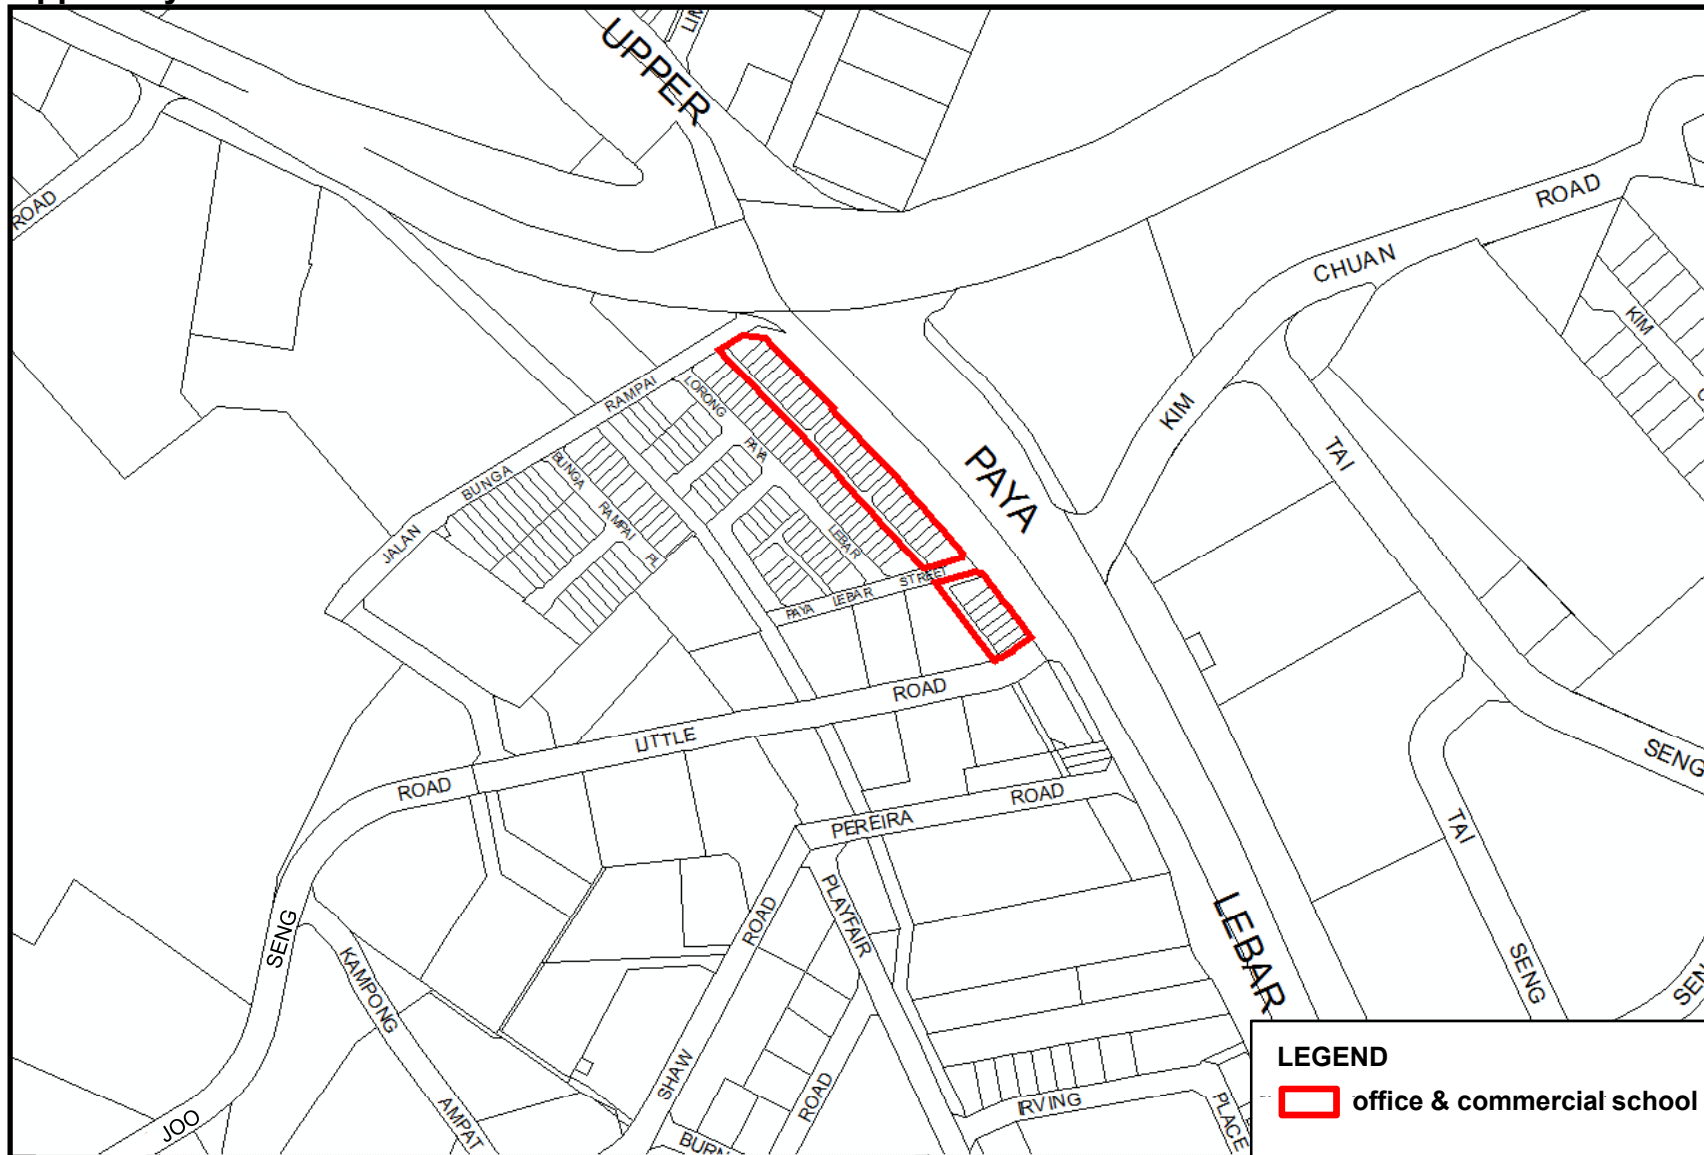

Upper Paya Lebar Road