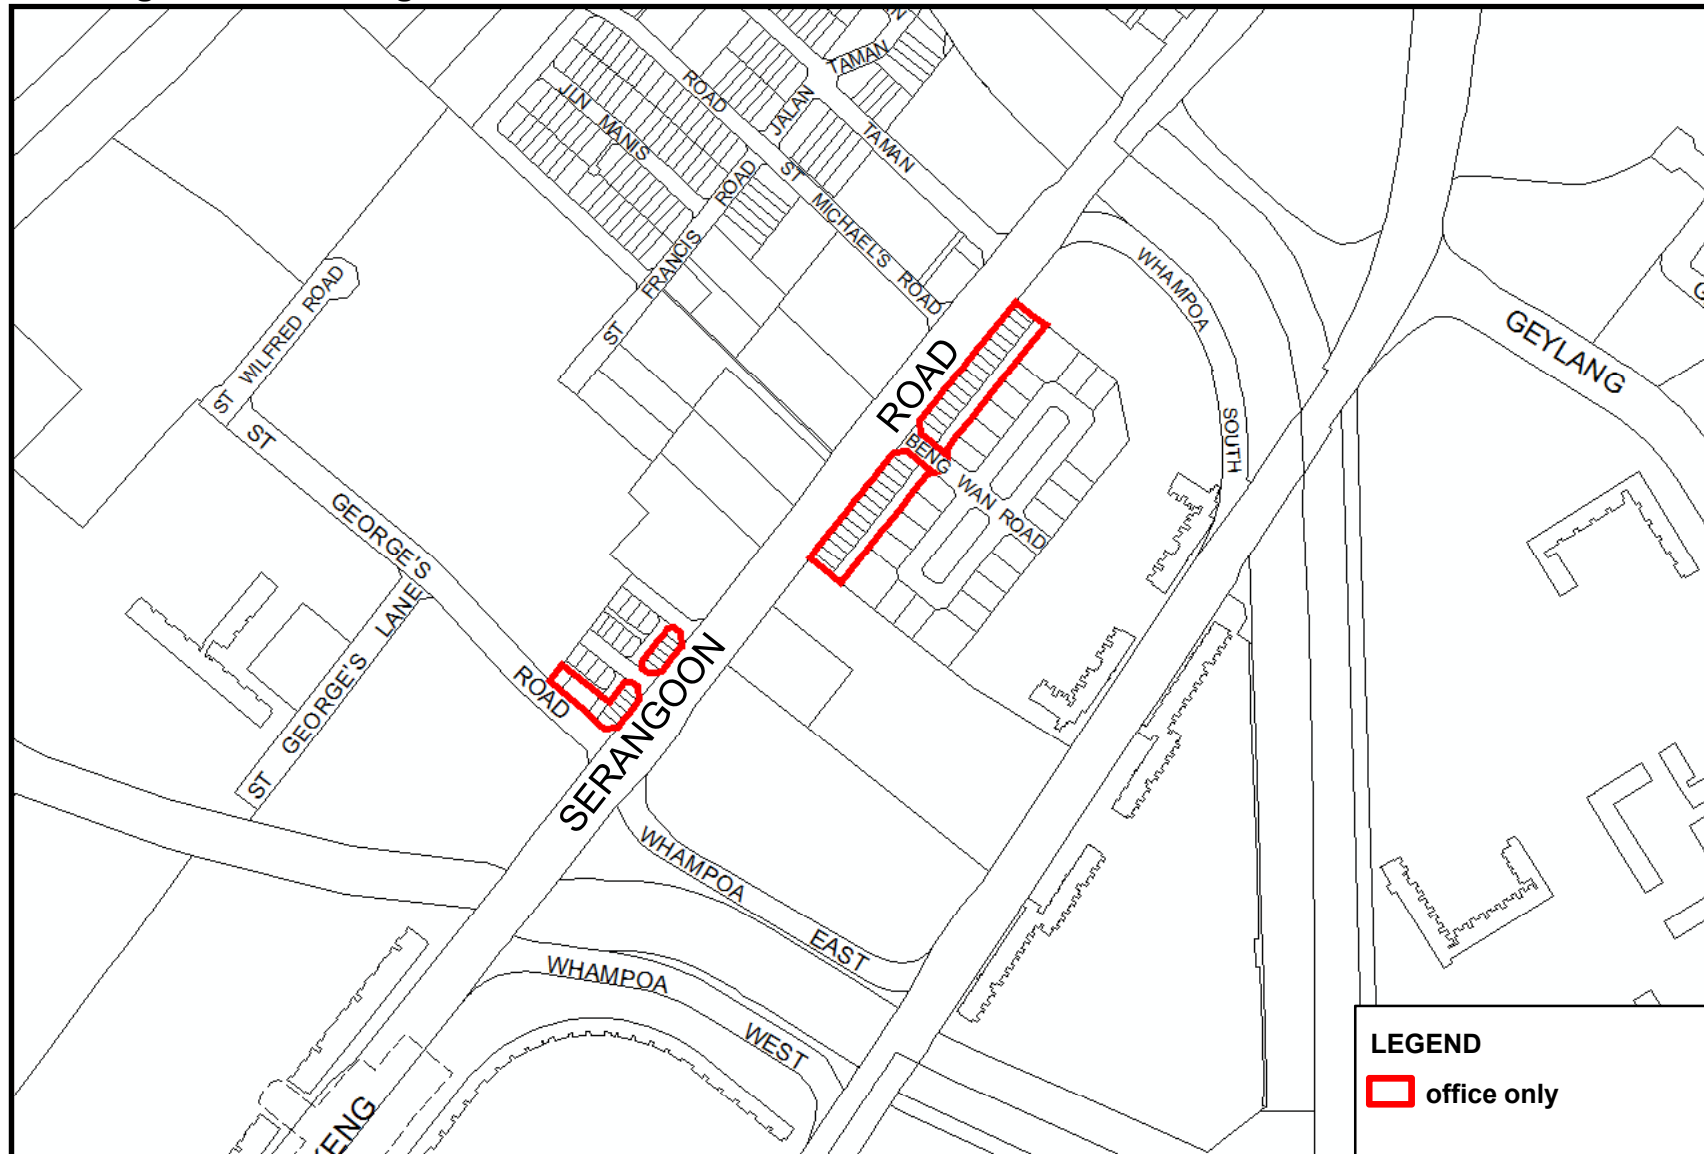

PLAN	LOCATION
19	Rangoon Road [#] / Owen Road [#] / Tessensohn Road [#] / Race Course Road [#]
20	Moonstone Lane [#] / Opal Crescent [#] / Ruby Lane [#]
21	Mohamed Sultan Road [#] / River Valley Road [#]
22	Race Course Road [#] / Race Course Lane [#] / Kinta Road [#] / Roberts Lane [#] / Birch Road [#]
23	Liang Seah Street [#] / Tan Quee Lan Street [#] / Purvis Street [#] / Seah Street [#]
24	Upper Aljunied Road [#]
25	Tai Thong Crescent [#] / MacPherson Road [#] / Jalan Wangi [#]
26	Upper Paya Lebar Road [#]
27	Bukit Timah Road (Makepeace Road) [#]
28	Upper Changi Road [#]
29	Upper East Coast Road (near Siglap Road) [#]
30	Upper East Coast Road (near Nallur Road) [#]
31	Yio Chu Kang Road [#] / Upper Serangoon Road [#]
32	Jalan Kayu [#]
33	Upper Thomson Road [#]
34	Choa Chu Kang Avenue 1 [#]
35	Changi Road [#]

Cherry Avenue / Sixth Avenue

Upper Serangoon Road

Sembawang Road (near Jalan Jeruju)

Sembawang Road (near Jalan Mata Ayer and Jalan Lengkok Sembawang)

St George's Road / Beng Wan Road

Killiney Road

Tyrwhitt Road / Lavender Street / Hamilton Road / Cavan Road / King George's Avenue / Penhas Road

Kempas Road

Rangoon Road / Owen Road / Tessensohn Road / Race Course Road

Moonstone Lane / Opal Crescent / Ruby Lane

Race Course Road / Race Course Lane / Kinta Road / Roberts Lane / Birch Road

Liang Seah Street / Tan Quee Lan Street / Purvis Street / Seah Street