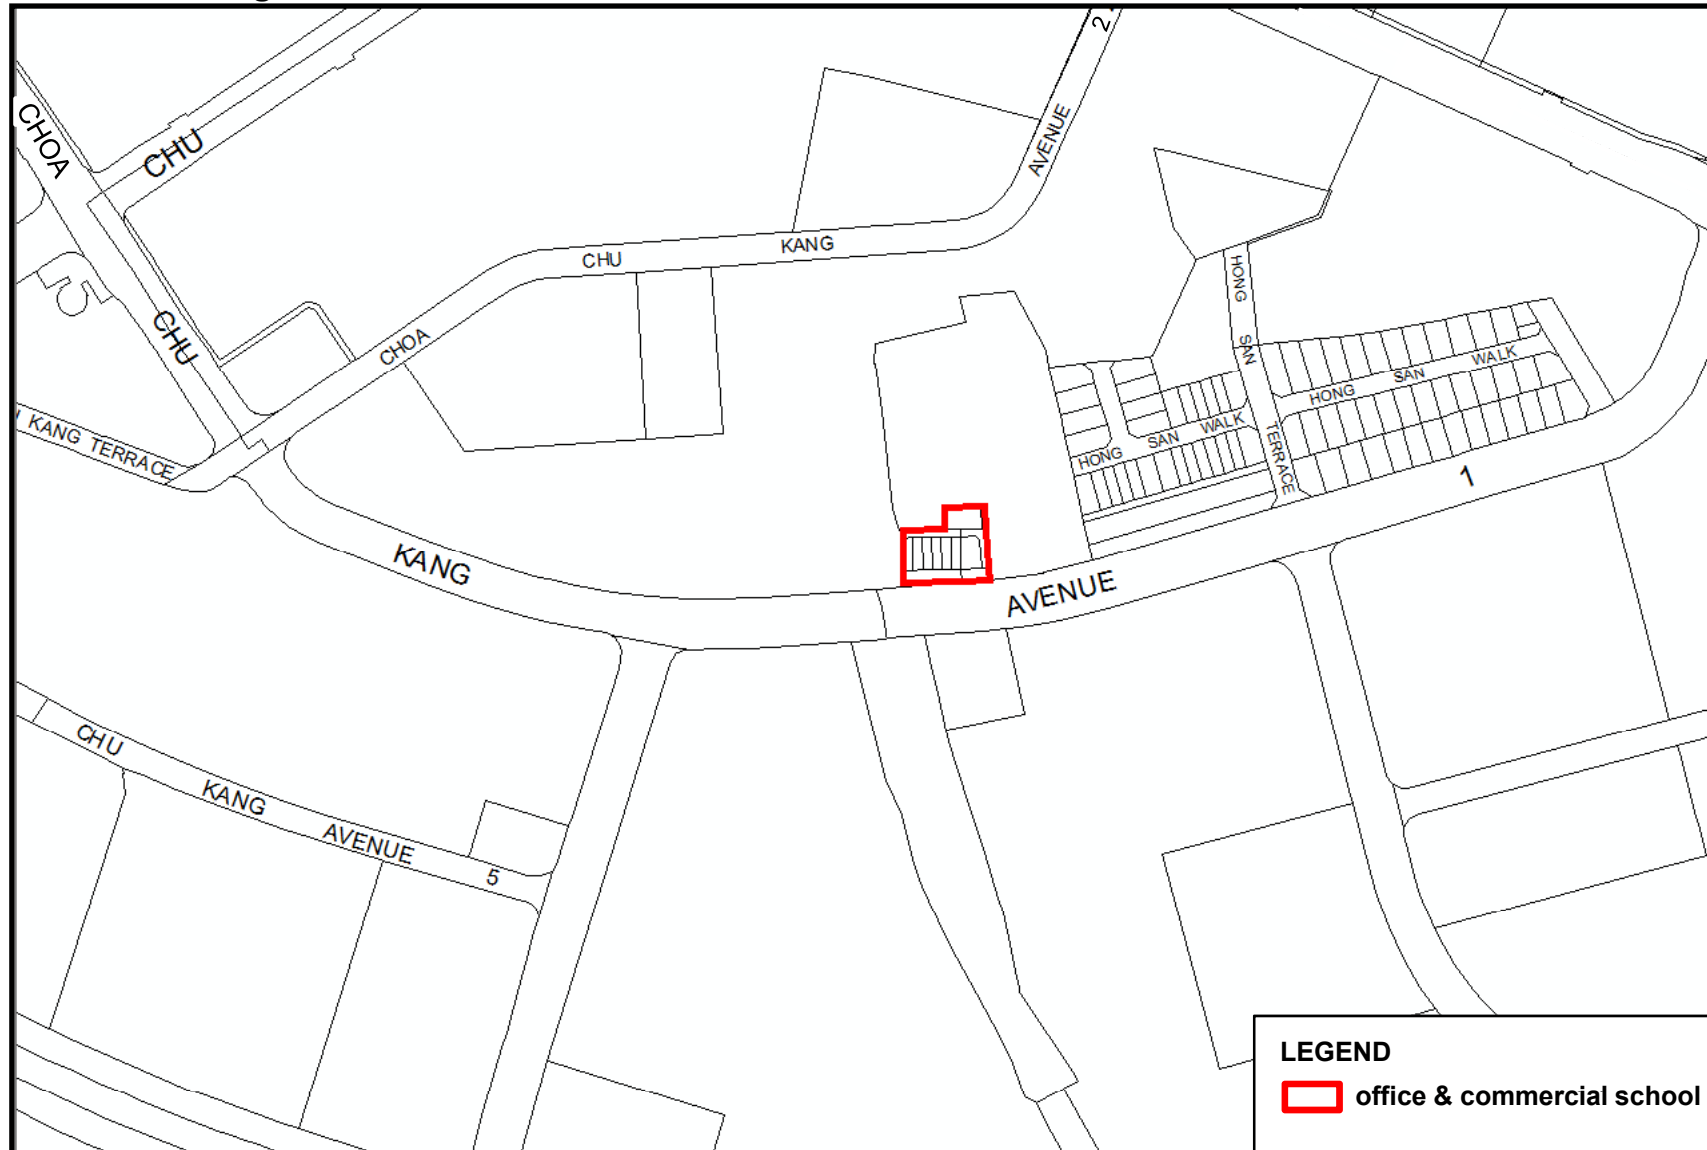

Choa Chu Kang Avenue 1