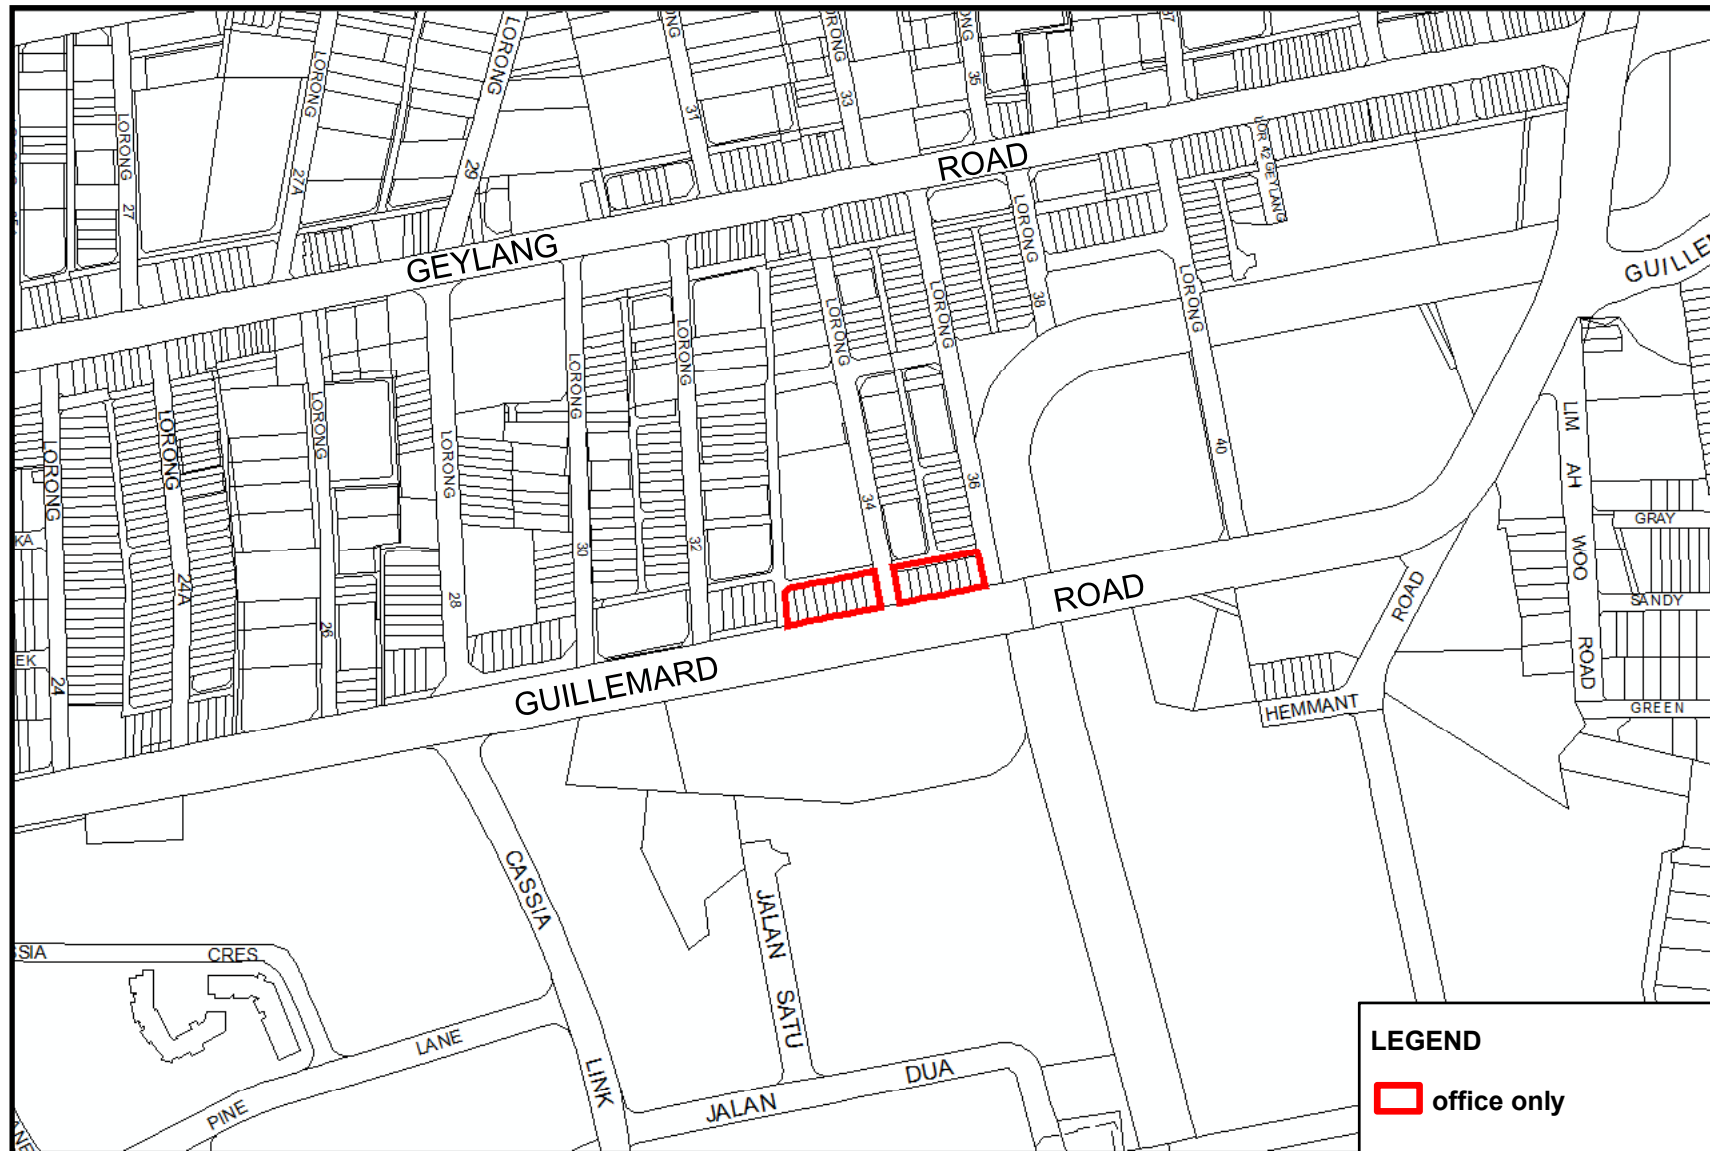

PLAN	LOCATION
19	Rangoon Road [#] / Owen Road [#] / Tessensohn Road [#] / Race Course Road [#]
20	Moonstone Lane [#] / Opal Crescent [#] / Ruby Lane [#]
21	Mohamed Sultan Road [#] / River Valley Road [#]
22	Race Course Road [#] / Race Course Lane [#] / Kinta Road [#] / Roberts Lane [#] / Birch Road [#]
23	Liang Seah Street [#] / Tan Quee Lan Street [#] / Purvis Street [#] / Seah Street [#]
24	Upper Aljunied Road [#]
25	Tai Thong Crescent [#] / MacPherson Road [#] / Jalan Wangi [#]
26	Upper Paya Lebar Road [#]
27	Bukit Timah Road (Makepeace Road) [#]
28	Upper Changi Road [#]
29	Upper East Coast Road (near Siglap Road) [#]
30	Upper East Coast Road (near Nallur Road) [#]
31	Yio Chu Kang Road [#] / Upper Serangoon Road [#]
32	Jalan Kayu [#]
33	Upper Thomson Road [#]
34	Choa Chu Kang Avenue 1 [#]
35	Changi Road [#]

Lorong 1 Geylang / Jalan Ayer

MacPherson Road

Lorong 25A Geylang / Lorong 27 Geylang

Guillemard Road

Jalan Eunus / Changi Road

Clementi Road

South Buona Vista Road

Pasir Panjang Road

Kempas Road

Rangoon Road / Owen Road / Tessensohn Road / Race Course Road

Moonstone Lane / Opal Crescent / Ruby Lane

Race Course Road / Race Course Lane / Kinta Road / Roberts Lane / Birch Road

Liang Seah Street / Tan Quee Lan Street / Purvis Street / Seah Street