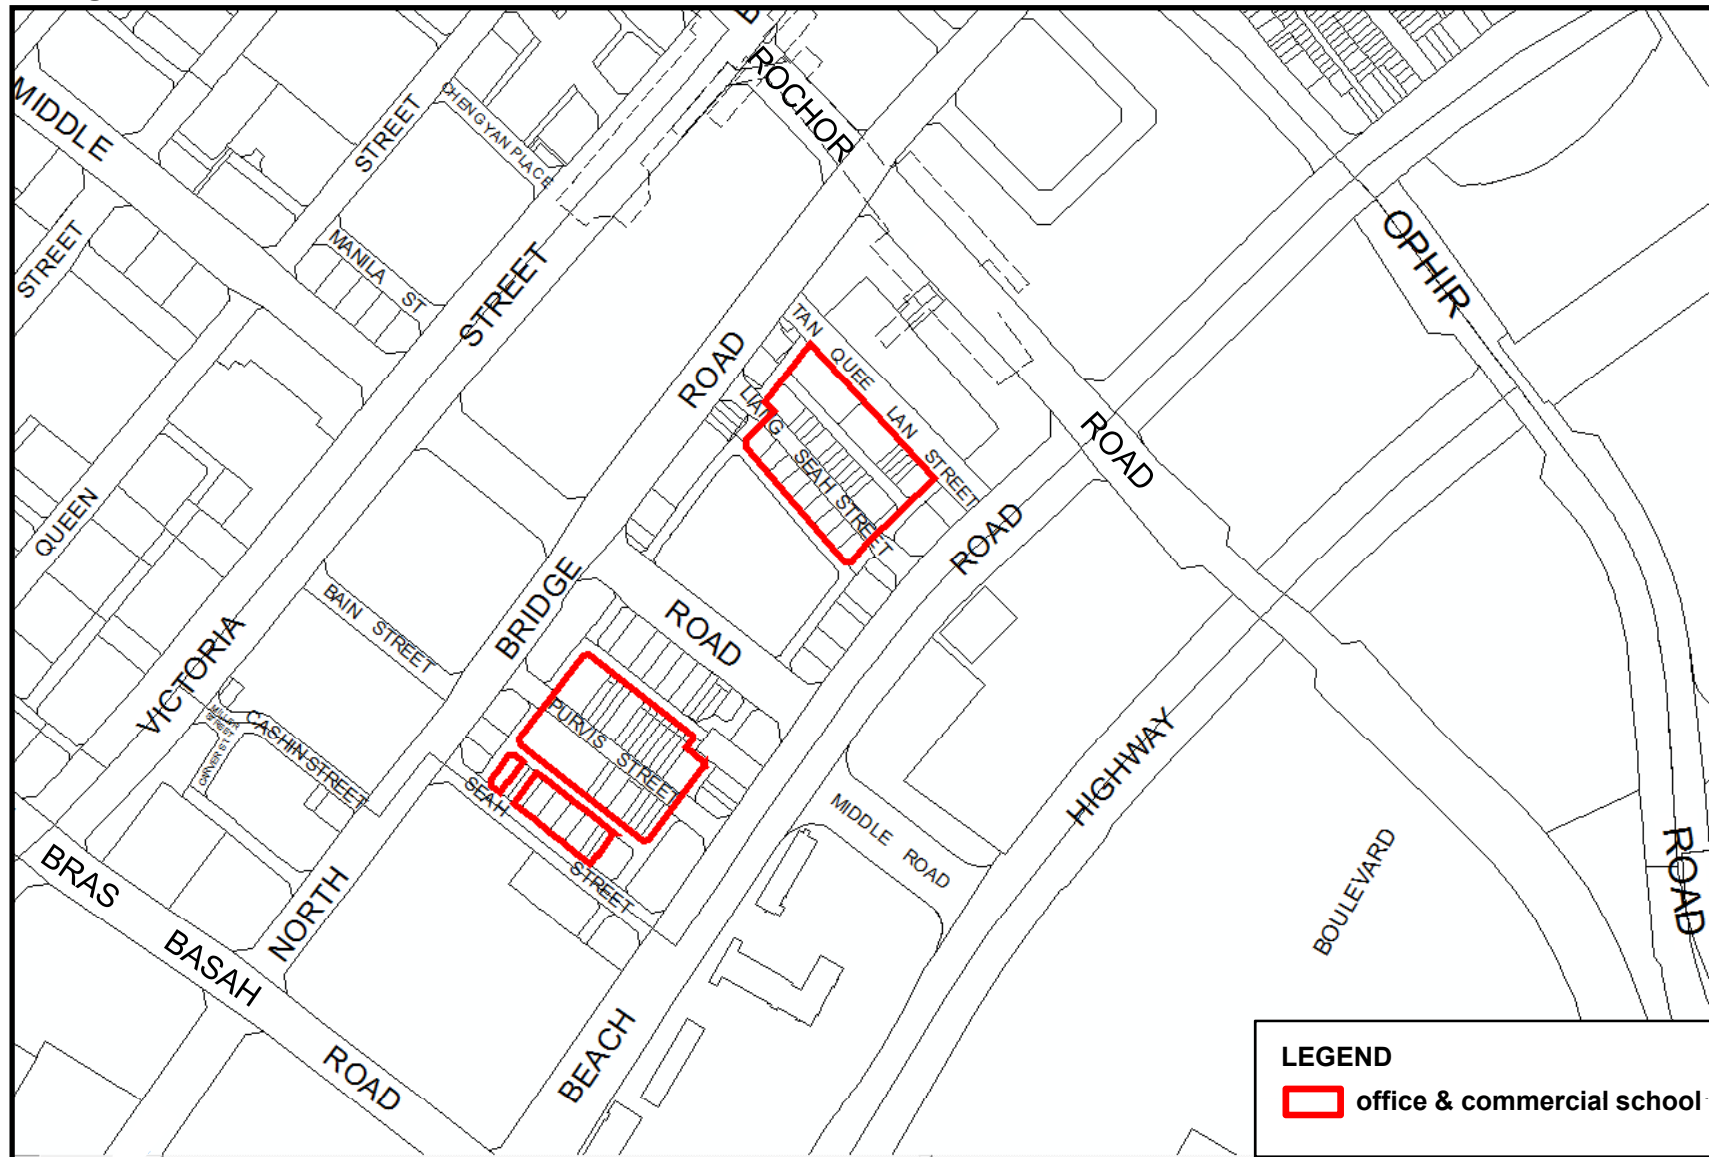

PLAN	LOCATION
19	Rangoon Road [#] / Owen Road [#] / Tessensohn Road [#] / Race Course Road [#]
20	Moonstone Lane [#] / Opal Crescent [#] / Ruby Lane [#]
21	Mohamed Sultan Road [#] / River Valley Road [#]
22	Race Course Road [#] / Race Course Lane [#] / Kinta Road [#] / Roberts Lane [#] / Birch Road [#]
23	Liang Seah Street [#] / Tan Quee Lan Street [#] / Purvis Street [#] / Seah Street [#]
24	Upper Aljunied Road [#]
25	Tai Thong Crescent [#] / MacPherson Road [#] / Jalan Wangi [#]
26	Upper Paya Lebar Road [#]
27	Bukit Timah Road (Makepeace Road) [#]
28	Upper Changi Road [#]
29	Upper East Coast Road (near Siglap Road) [#]
30	Upper East Coast Road (near Nallur Road) [#]
31	Yio Chu Kang Road [#] / Upper Serangoon Road [#]
32	Jalan Kayu [#]
33	Upper Thomson Road [#]
34	Choa Chu Kang Avenue 1 [#]
35	Changi Road [#]

Kempas Road

Rangoon Road / Owen Road / Tessensohn Road / Race Course Road

Moonstone Lane / Opal Crescent / Ruby Lane

Race Course Road / Race Course Lane / Kinta Road / Roberts Lane / Birch Road

Liang Seah Street / Tan Quee Lan Street / Purvis Street / Seah Street