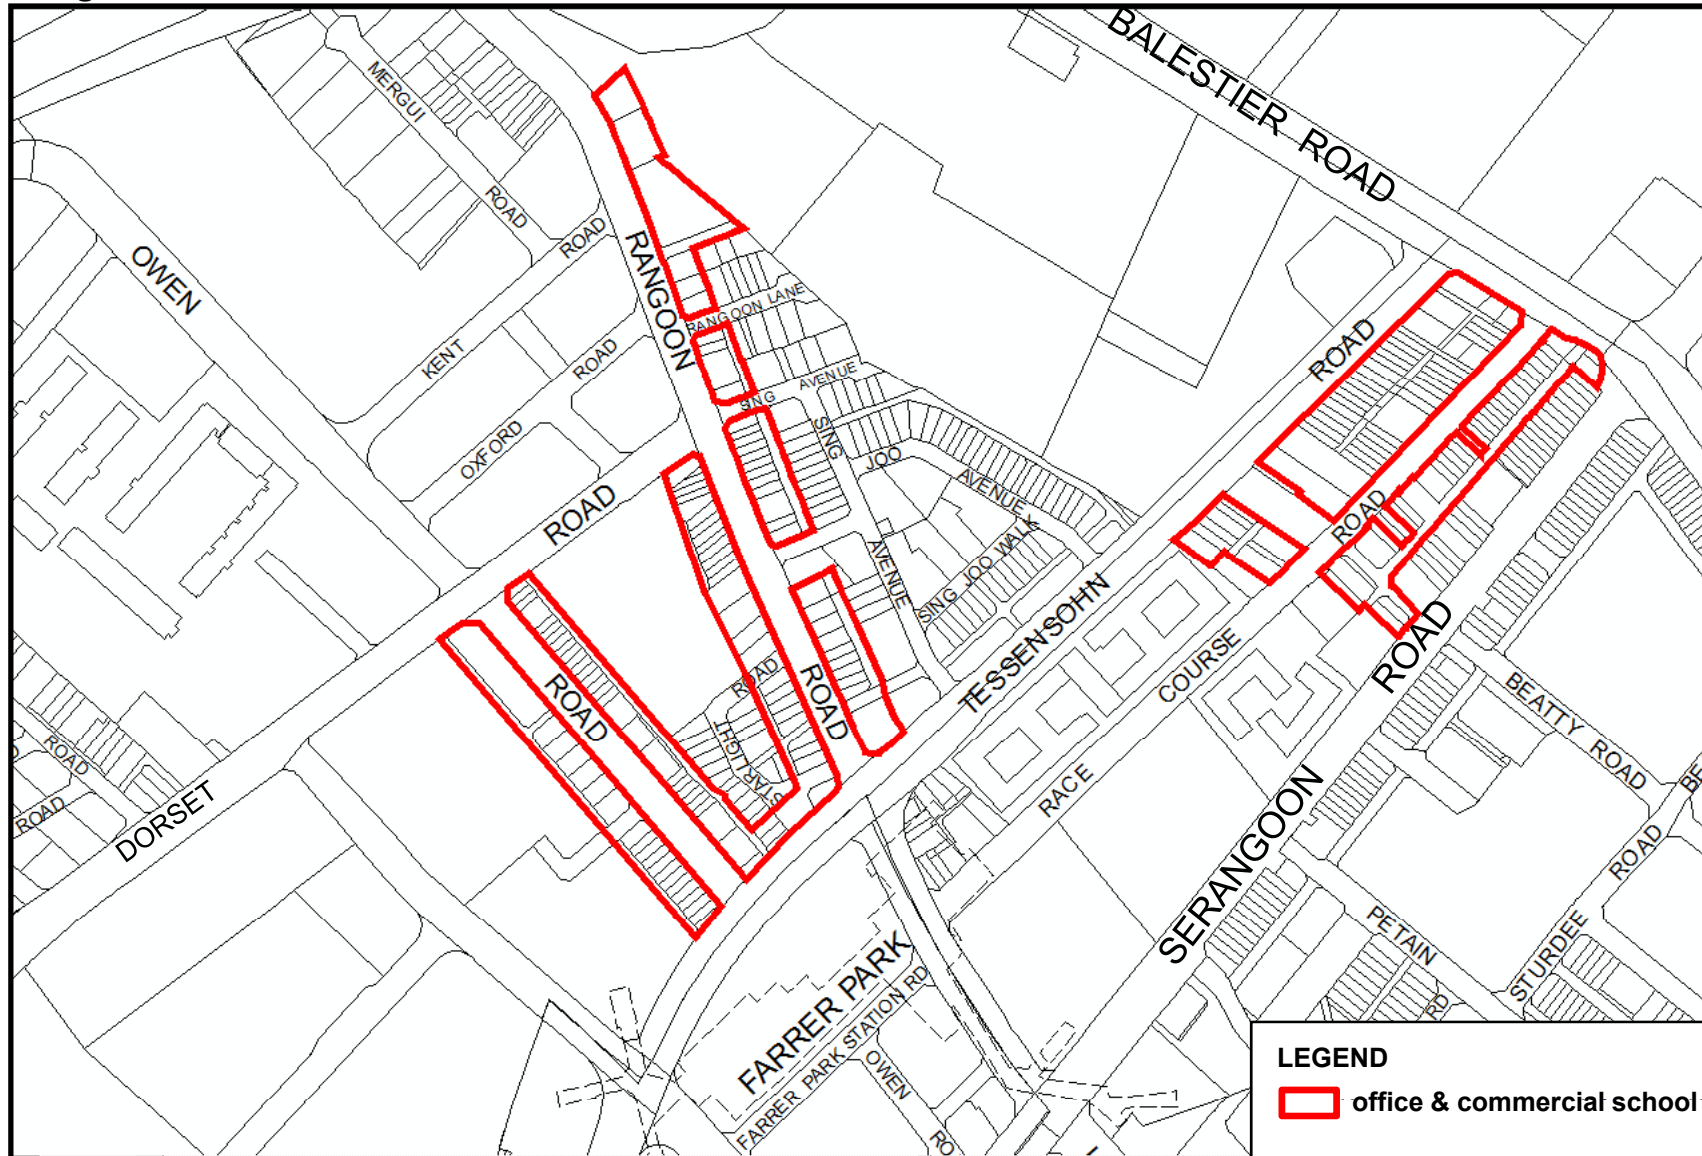

PLAN	LOCATION
19	Rangoon Road [#] / Owen Road [#] / Tessensohn Road [#] / Race Course Road [#]
20	Moonstone Lane [#] / Opal Crescent [#] / Ruby Lane [#]
21	Mohamed Sultan Road [#] / River Valley Road [#]
22	Race Course Road [#] / Race Course Lane [#] / Kinta Road [#] / Roberts Lane [#] / Birch Road [#]
23	Liang Seah Street [#] / Tan Quee Lan Street [#] / Purvis Street [#] / Seah Street [#]
24	Upper Aljunied Road [#]
25	Tai Thong Crescent [#] / MacPherson Road [#] / Jalan Wangi [#]
26	Upper Paya Lebar Road [#]
27	Bukit Timah Road (Makepeace Road) [#]
28	Upper Changi Road [#]
29	Upper East Coast Road (near Siglap Road) [#]
30	Upper East Coast Road (near Nallur Road) [#]
31	Yio Chu Kang Road [#] / Upper Serangoon Road [#]
32	Jalan Kayu [#]
33	Upper Thomson Road [#]
34	Choa Chu Kang Avenue 1 [#]
35	Changi Road [#]

Cherry Avenue / Sixth Avenue

Upper Serangoon Road

Sembawang Road (near Jalan Jeruju)

Sembawang Road (near Jalan Mata Ayer and Jalan Lengkok Sembawang)

St George's Road / Beng Wan Road

Killiney Road

Tyrwhitt Road / Lavender Street / Hamilton Road / Cavan Road / King George's Avenue / Penhas Road

Kempas Road

Rangoon Road / Owen Road / Tessensohn Road / Race Course Road

Moonstone Lane / Opal Crescent / Ruby Lane

Race Course Road / Race Course Lane / Kinta Road / Roberts Lane / Birch Road

Liang Seah Street / Tan Quee Lan Street / Purvis Street / Seah Street