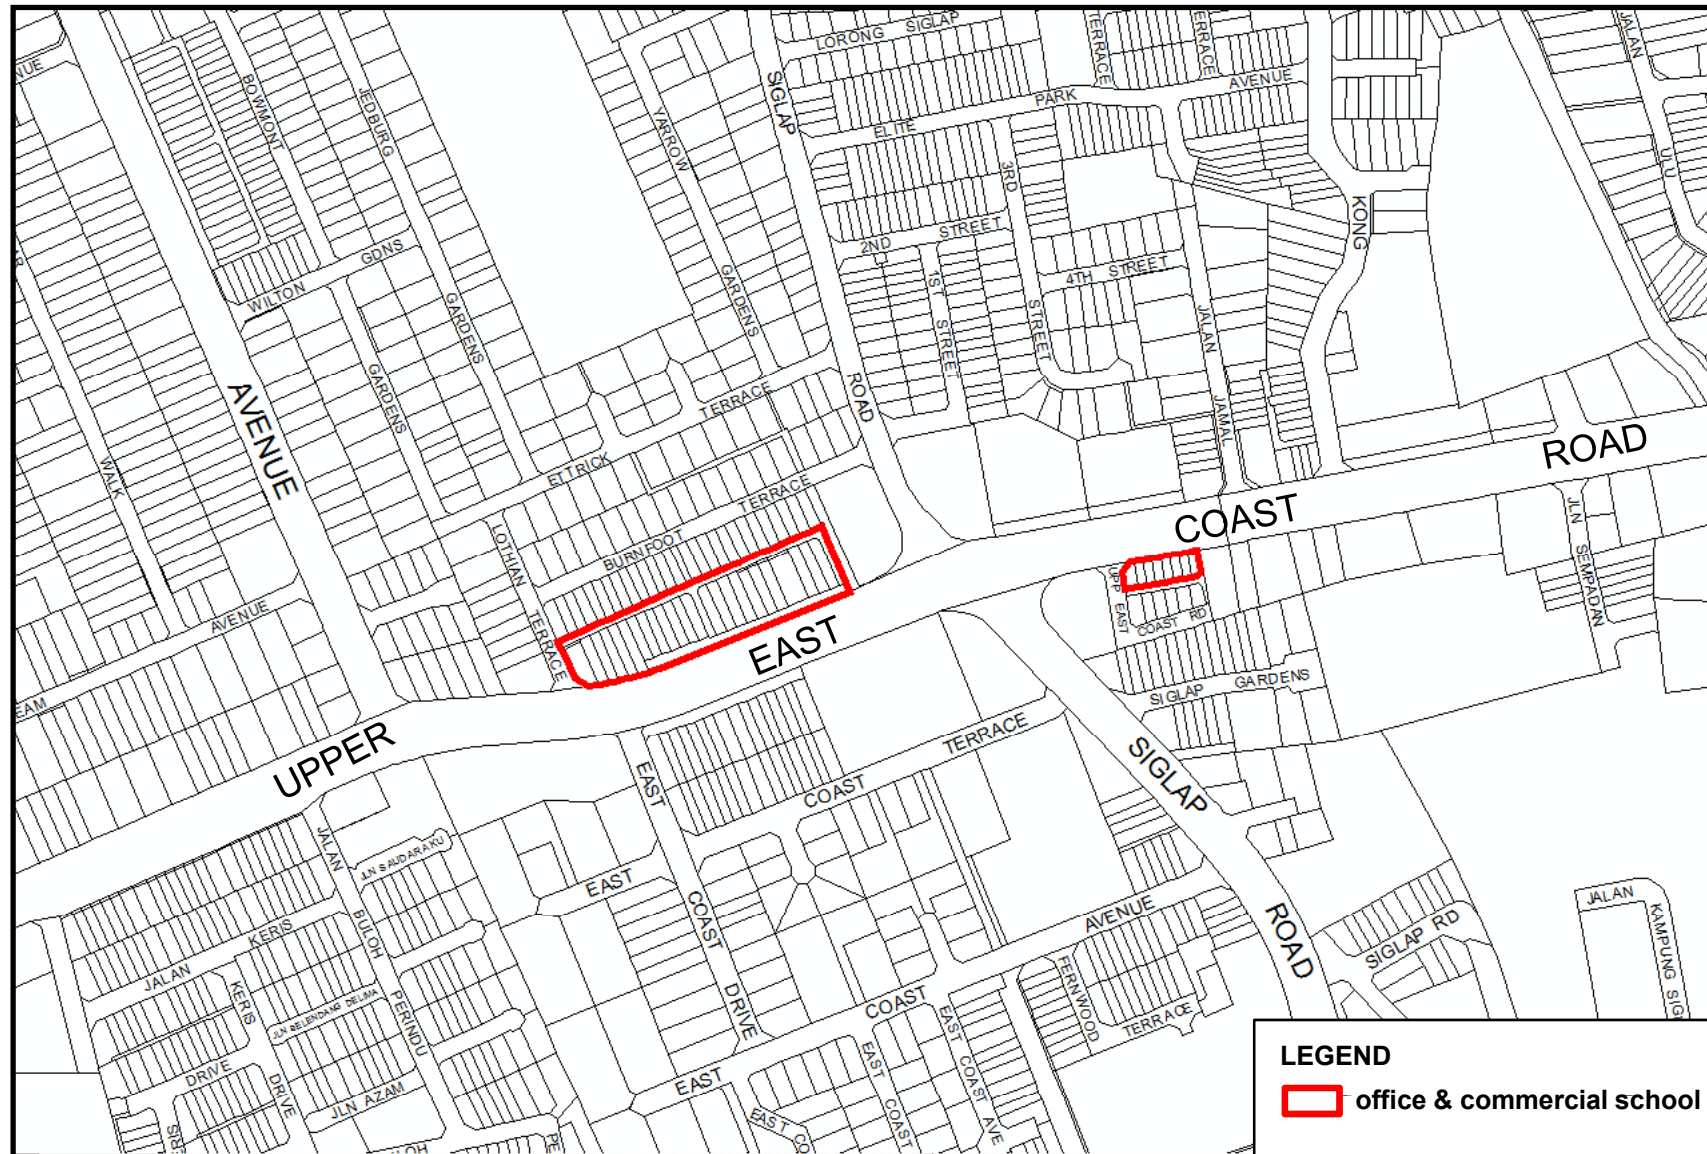

Upper East Coast Road (near Siglap Road)