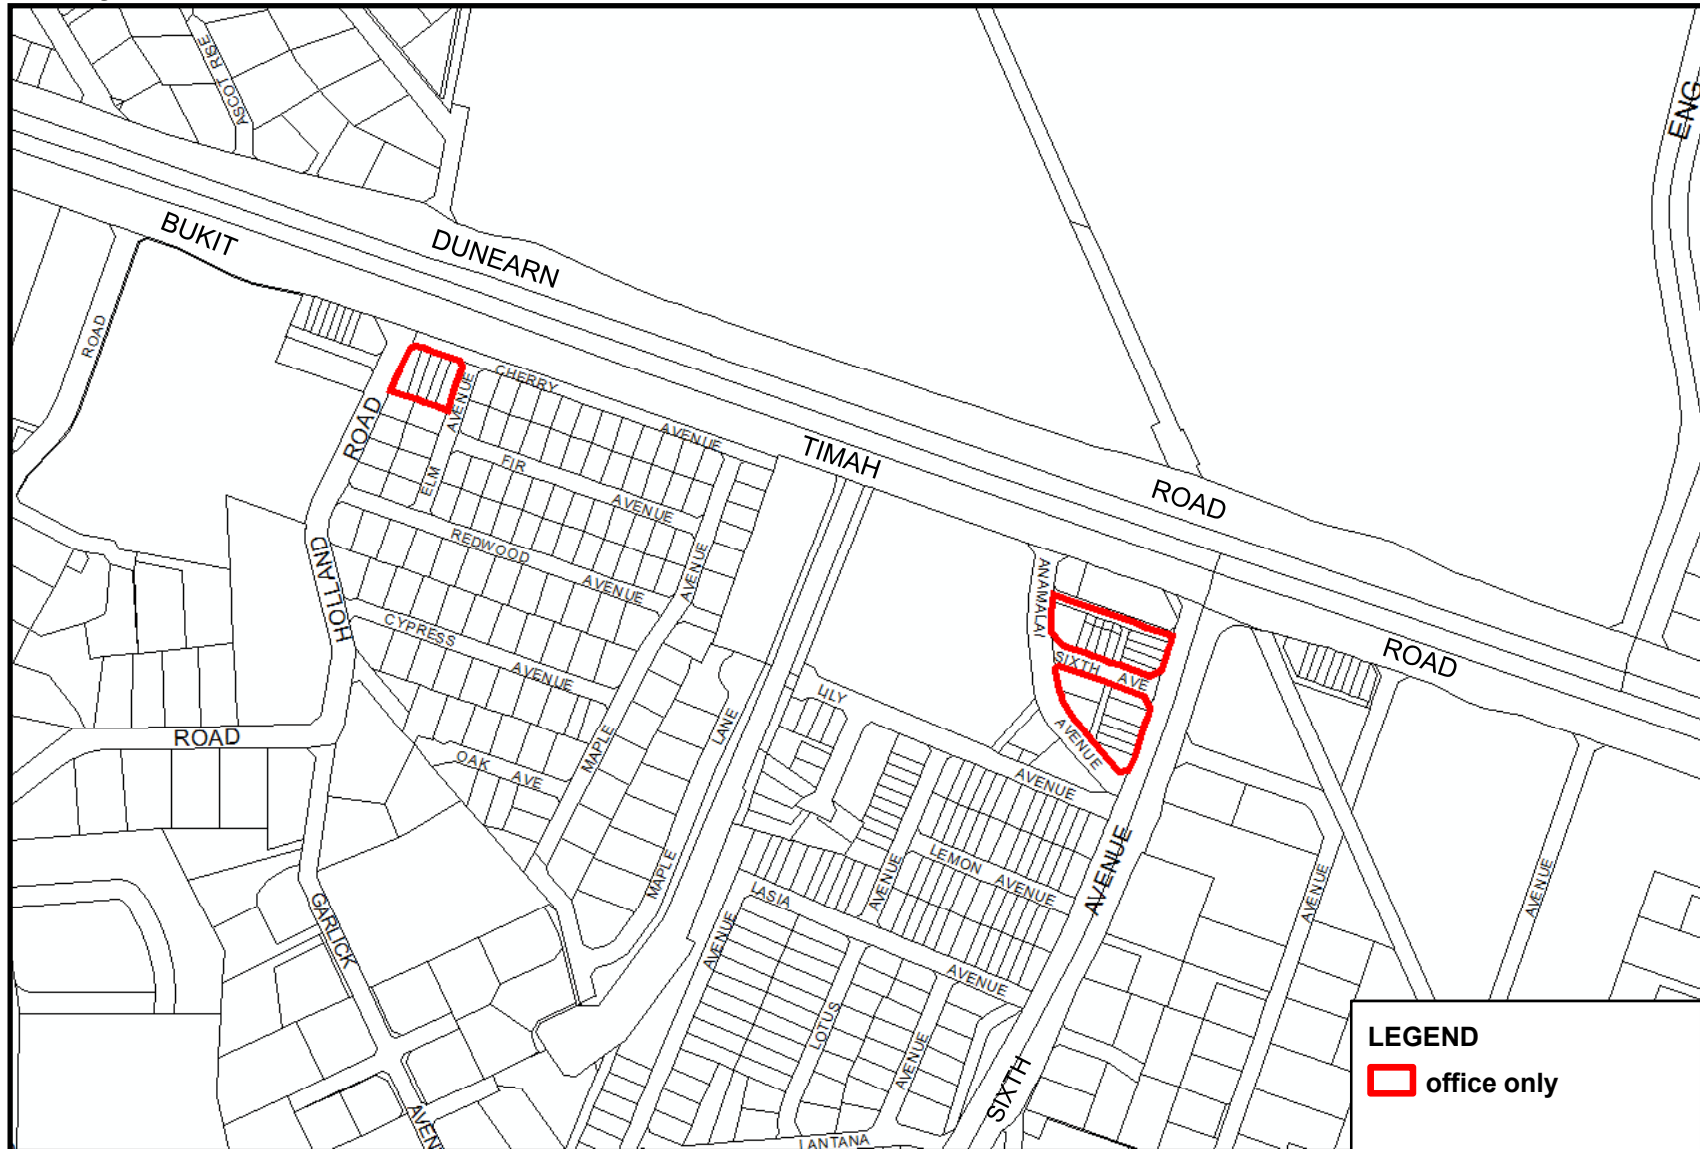

Cherry Avenue / Sixth Avenue