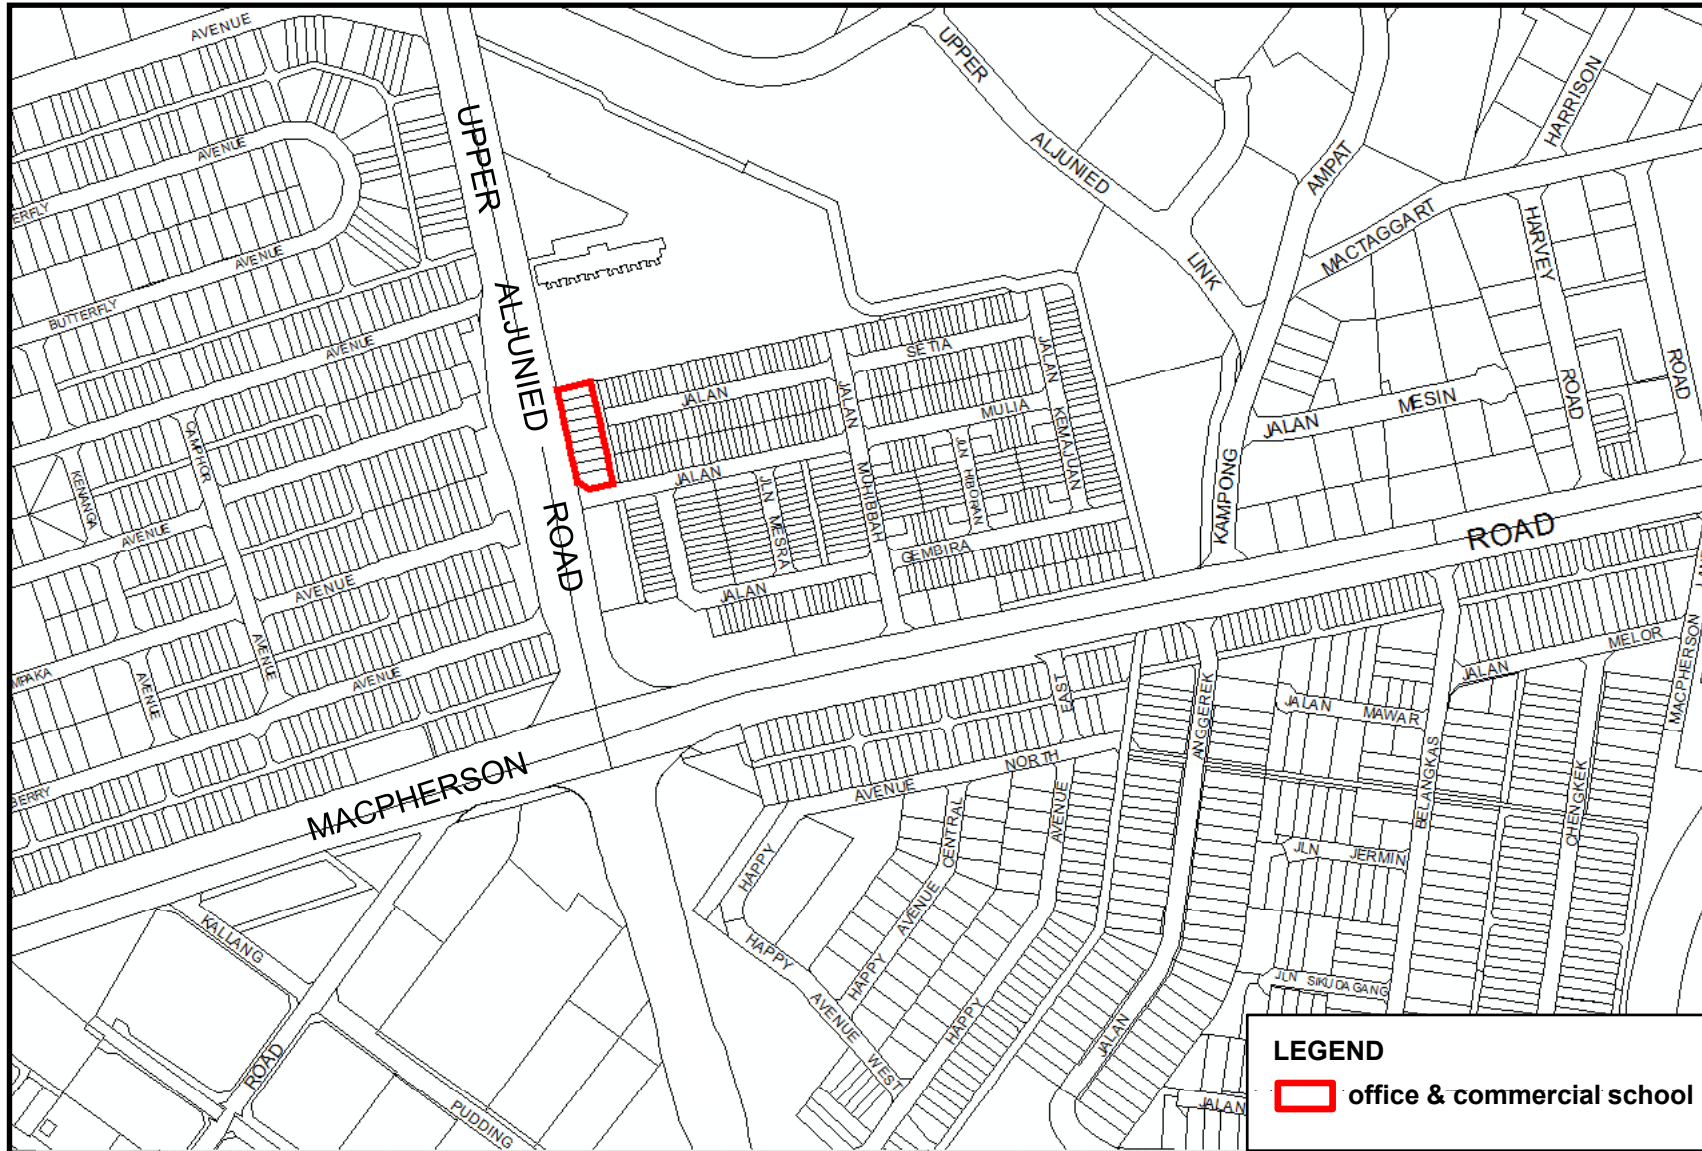

Upper Aljunied Road