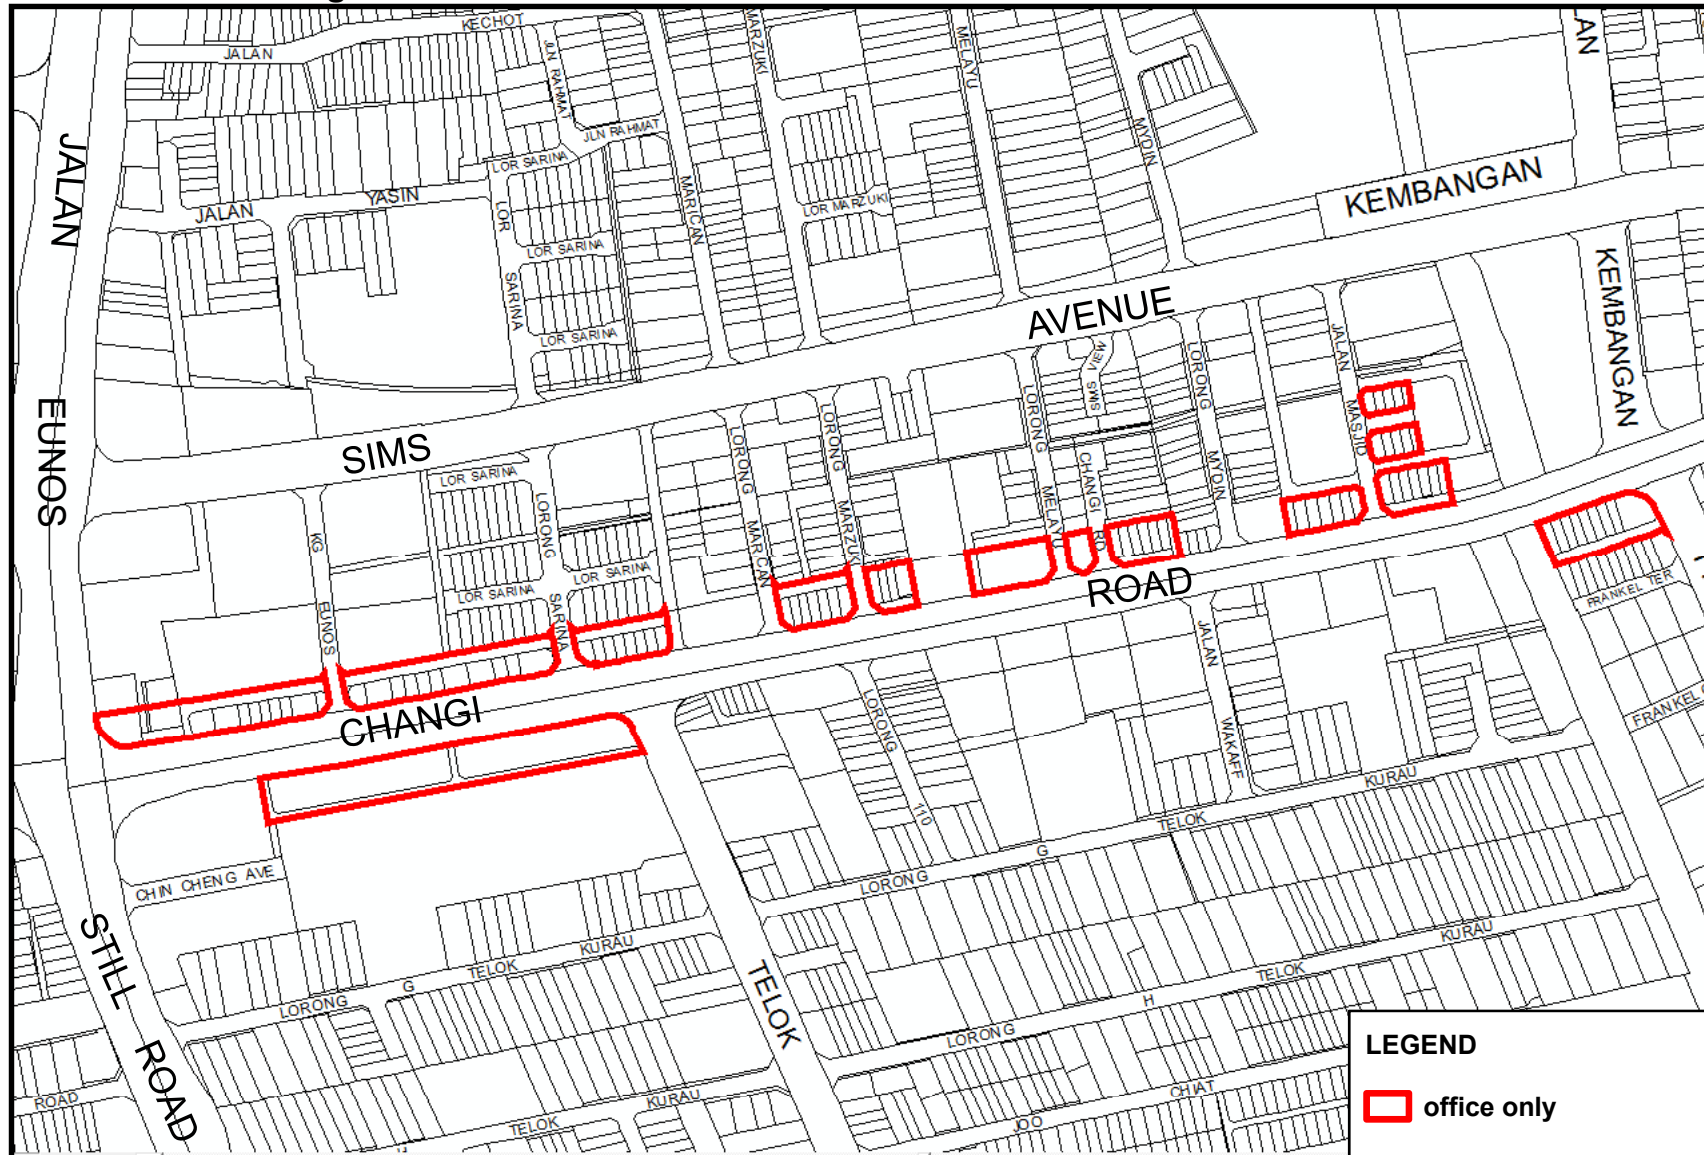

PLAN	LOCATION
19	Rangoon Road [#] / Owen Road [#] / Tessensohn Road [#] / Race Course Road [#]
20	Moonstone Lane [#] / Opal Crescent [#] / Ruby Lane [#]
21	Mohamed Sultan Road [#] / River Valley Road [#]
22	Race Course Road [#] / Race Course Lane [#] / Kinta Road [#] / Roberts Lane [#] / Birch Road [#]
23	Liang Seah Street [#] / Tan Quee Lan Street [#] / Purvis Street [#] / Seah Street [#]
24	Upper Aljunied Road [#]
25	Tai Thong Crescent [#] / MacPherson Road [#] / Jalan Wangi [#]
26	Upper Paya Lebar Road [#]
27	Bukit Timah Road (Makepeace Road) [#]
28	Upper Changi Road [#]
29	Upper East Coast Road (near Siglap Road) [#]
30	Upper East Coast Road (near Nallur Road) [#]
31	Yio Chu Kang Road [#] / Upper Serangoon Road [#]
32	Jalan Kayu [#]
33	Upper Thomson Road [#]
34	Choa Chu Kang Avenue 1 [#]
35	Changi Road [#]

Lorong 1 Geylang / Jalan Ayer

MacPherson Road

Lorong 25A Geylang / Lorong 27 Geylang

Guillemard Road

Jalan Eunus / Changi Road

Clementi Road

South Buona Vista Road

Pasir Panjang Road

Cherry Avenue / Sixth Avenue

Upper Serangoon Road

Sembawang Road (near Jalan Jeruju)

Sembawang Road (near Jalan Mata Ayer and Jalan Lengkok Sembawang)

St George's Road / Beng Wan Road

Killiney Road

Tyrwhitt Road / Lavender Street / Hamilton Road / Cavan Road / King George's Avenue / Penhas Road

Kempas Road

Rangoon Road / Owen Road / Tessensohn Road / Race Course Road

Moonstone Lane / Opal Crescent / Ruby Lane

Race Course Road / Race Course Lane / Kinta Road / Roberts Lane / Birch Road

Liang Seah Street / Tan Quee Lan Street / Purvis Street / Seah Street