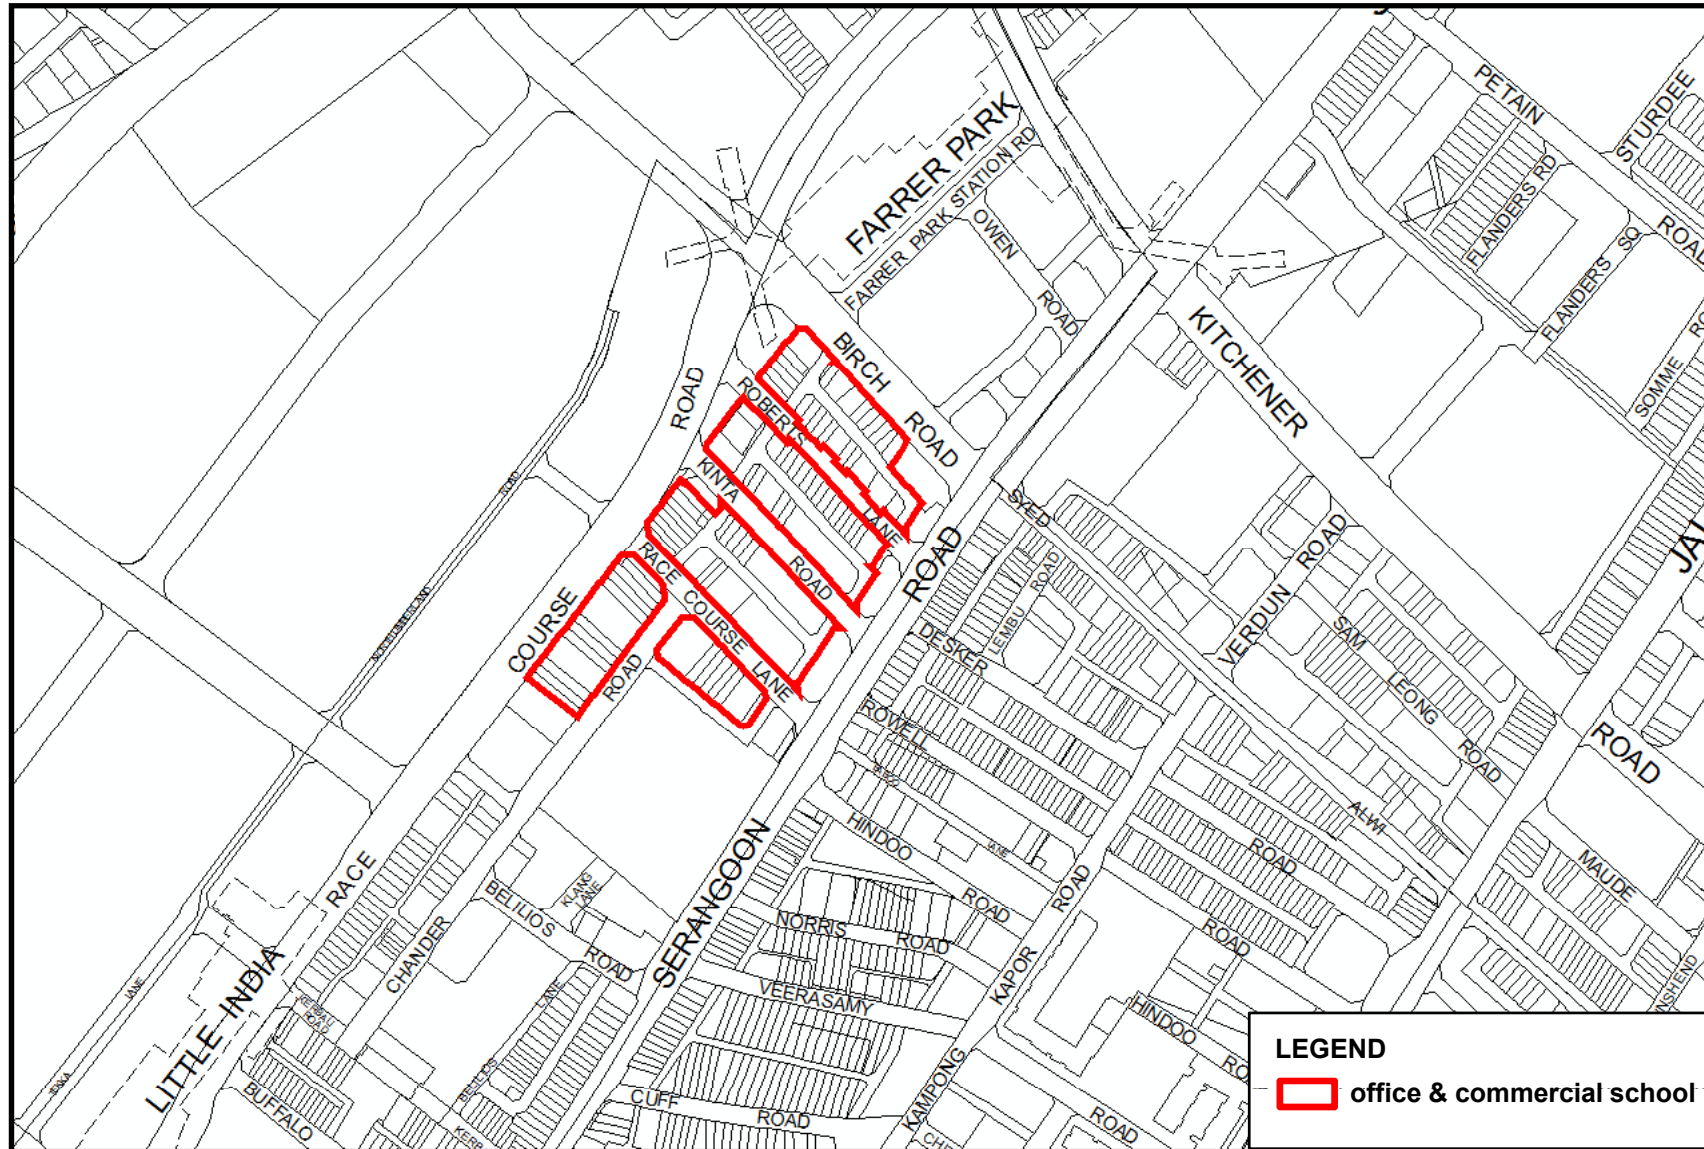

PLAN	LOCATION
19	Rangoon Road [#] / Owen Road [#] / Tessensohn Road [#] / Race Course Road [#]
20	Moonstone Lane [#] / Opal Crescent [#] / Ruby Lane [#]
21	Mohamed Sultan Road [#] / River Valley Road [#]
22	Race Course Road [#] / Race Course Lane [#] / Kinta Road [#] / Roberts Lane [#] / Birch Road [#]
23	Liang Seah Street [#] / Tan Quee Lan Street [#] / Purvis Street [#] / Seah Street [#]
24	Upper Aljunied Road [#]
25	Tai Thong Crescent [#] / MacPherson Road [#] / Jalan Wangi [#]
26	Upper Paya Lebar Road [#]
27	Bukit Timah Road (Makepeace Road) [#]
28	Upper Changi Road [#]
29	Upper East Coast Road (near Siglap Road) [#]
30	Upper East Coast Road (near Nallur Road) [#]
31	Yio Chu Kang Road [#] / Upper Serangoon Road [#]
32	Jalan Kayu [#]
33	Upper Thomson Road [#]
34	Choa Chu Kang Avenue 1 [#]
35	Changi Road [#]

Kempas Road

Rangoon Road / Owen Road / Tessensohn Road / Race Course Road

Moonstone Lane / Opal Crescent / Ruby Lane

Race Course Road / Race Course Lane / Kinta Road / Roberts Lane / Birch Road

Liang Seah Street / Tan Quee Lan Street / Purvis Street / Seah Street