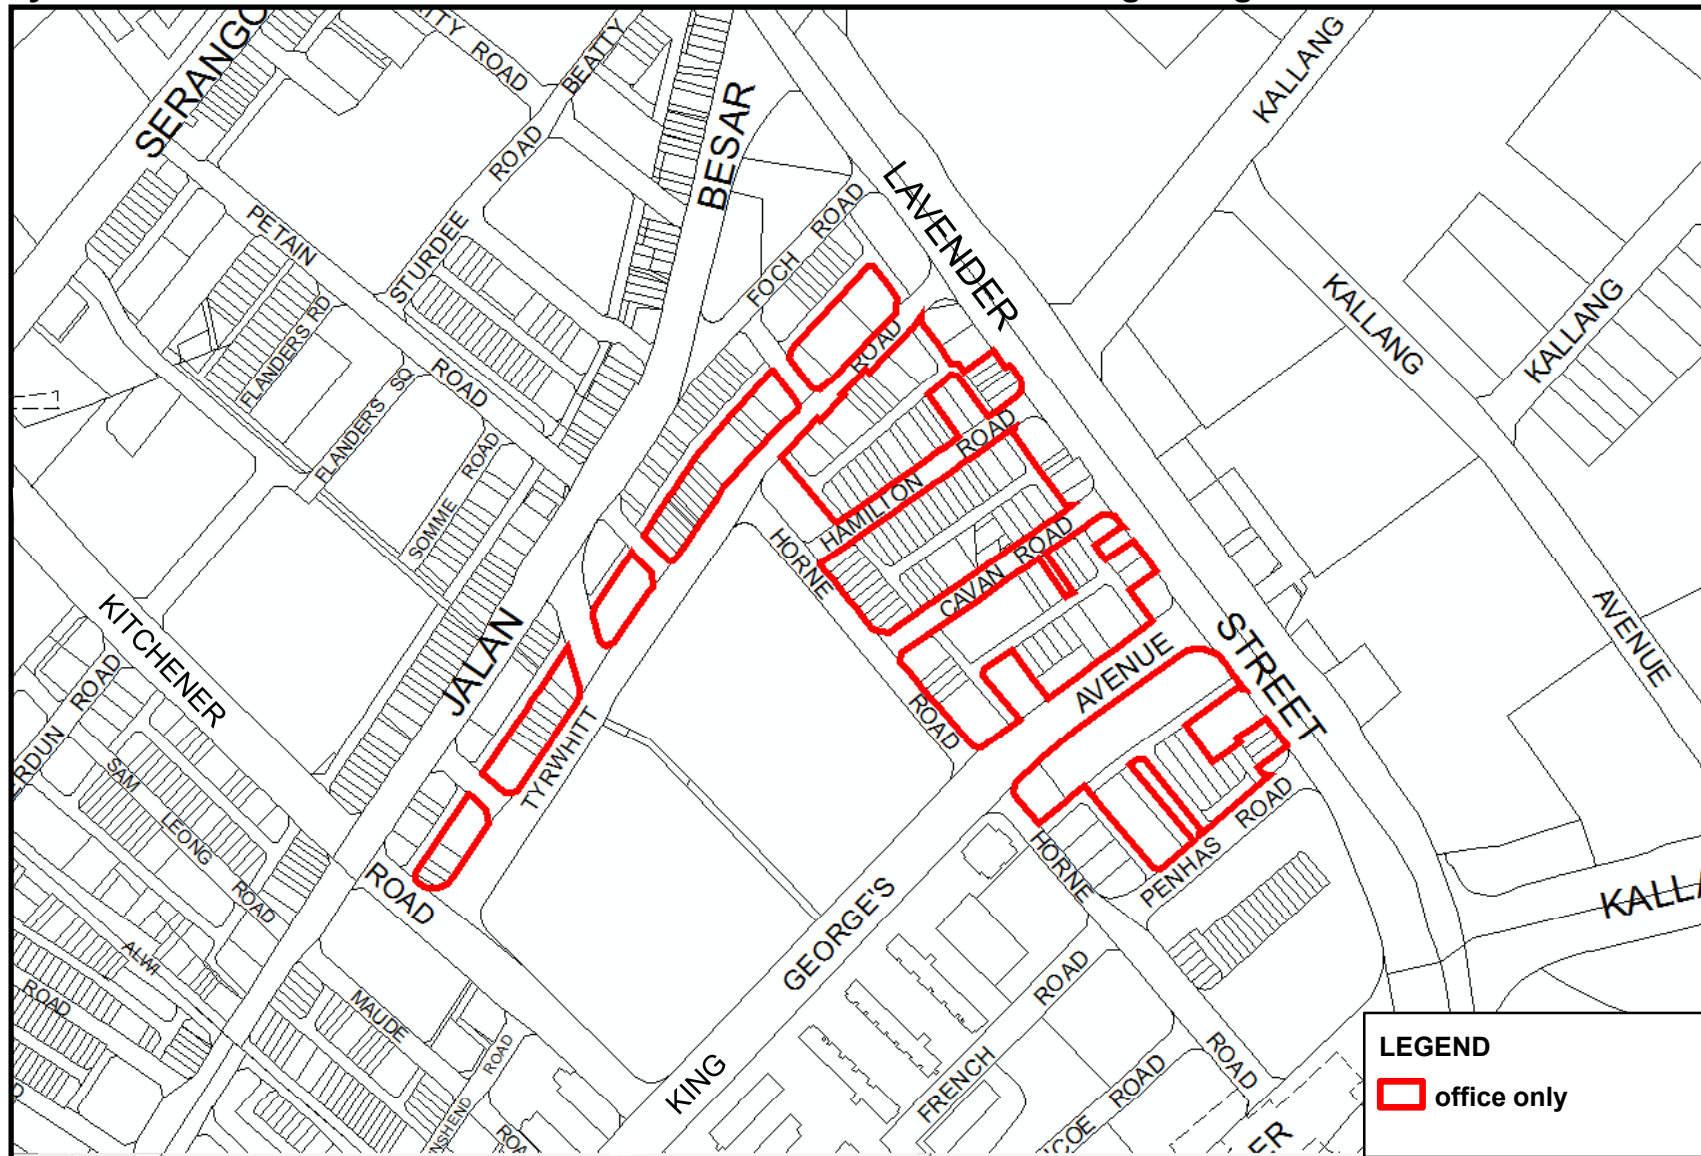

PLAN	LOCATION
19	Rangoon Road [#] / Owen Road [#] / Tessensohn Road [#] / Race Course Road [#]
20	Moonstone Lane [#] / Opal Crescent [#] / Ruby Lane [#]
21	Mohamed Sultan Road [#] / River Valley Road [#]
22	Race Course Road [#] / Race Course Lane [#] / Kinta Road [#] / Roberts Lane [#] / Birch Road [#]
23	Liang Seah Street [#] / Tan Quee Lan Street [#] / Purvis Street [#] / Seah Street [#]
24	Upper Aljunied Road [#]
25	Tai Thong Crescent [#] / MacPherson Road [#] / Jalan Wangi [#]
26	Upper Paya Lebar Road [#]
27	Bukit Timah Road (Makepeace Road) [#]
28	Upper Changi Road [#]
29	Upper East Coast Road (near Siglap Road) [#]
30	Upper East Coast Road (near Nallur Road) [#]
31	Yio Chu Kang Road [#] / Upper Serangoon Road [#]
32	Jalan Kayu [#]
33	Upper Thomson Road [#]
34	Choa Chu Kang Avenue 1 [#]
35	Changi Road [#]

Cherry Avenue / Sixth Avenue

Upper Serangoon Road

Sembawang Road (near Jalan Jeruju)

Sembawang Road (near Jalan Mata Ayer and Jalan Lengkok Sembawang)

St George's Road / Beng Wan Road

Killiney Road

Tyrwhitt Road / Lavender Street / Hamilton Road / Cavan Road / King George's Avenue / Penhas Road

Kempas Road

Rangoon Road / Owen Road / Tessensohn Road / Race Course Road

Moonstone Lane / Opal Crescent / Ruby Lane

Race Course Road / Race Course Lane / Kinta Road / Roberts Lane / Birch Road

Liang Seah Street / Tan Quee Lan Street / Purvis Street / Seah Street