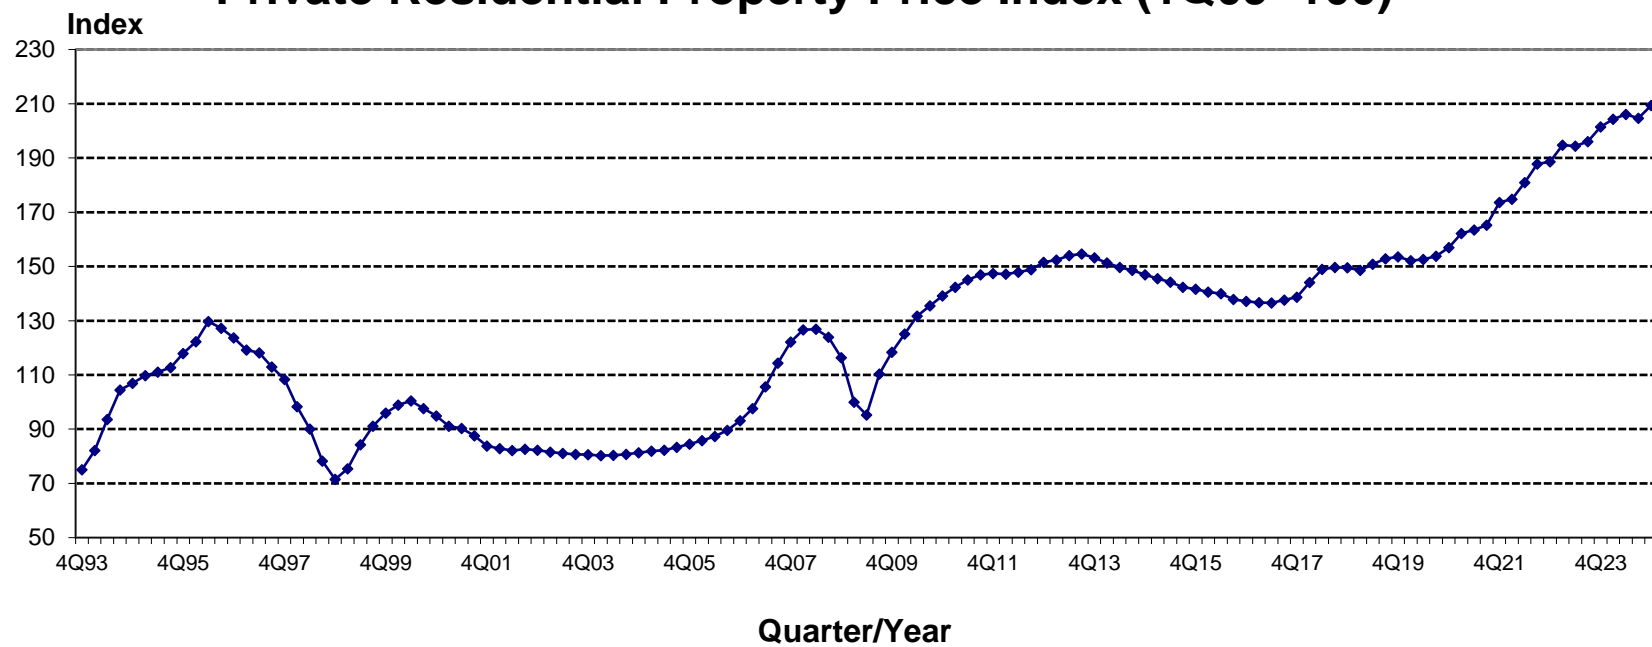

## Private Residential Property Price Index (1Q09=100)

Note: The Index for 1Q2025 is a flash estimate.